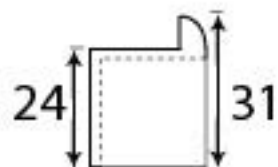

PRODUCT CODE 83584

1 & 9/10" (48mm)

SPINDLE CENTRE 97

LOCK CENTRE 42

HANDFORGED
TRADITIONAL
IRONMONGERY

Due to the hand crafted nature of our products all measurements are approximate and should be used as a guide only