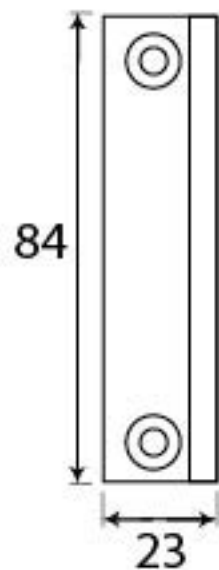

PRODUCT CODE 83584

1 & 9/10" (48mm)

SPINDLE CENTRE 97

LOCK CENTRE 42

HANDFORGED
TRADITIONAL
IRONMONGERY

Due to the hand crafted nature of our products all measurements are approximate and should be used as a guide only