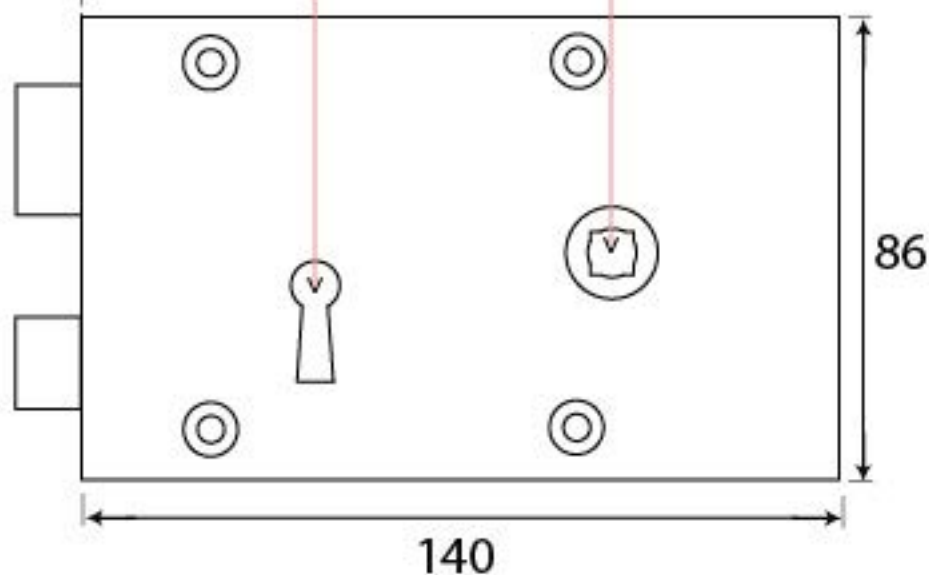

PRODUCT CODE 83584

1 & 9/10" (48mm)

SPINDLE CENTRE 97

LOCK CENTRE 42

HANDFORGED
TRADITIONAL
IRONMONGERY

Due to the hand crafted nature of our products all measurements are approximate and should be used as a guide only