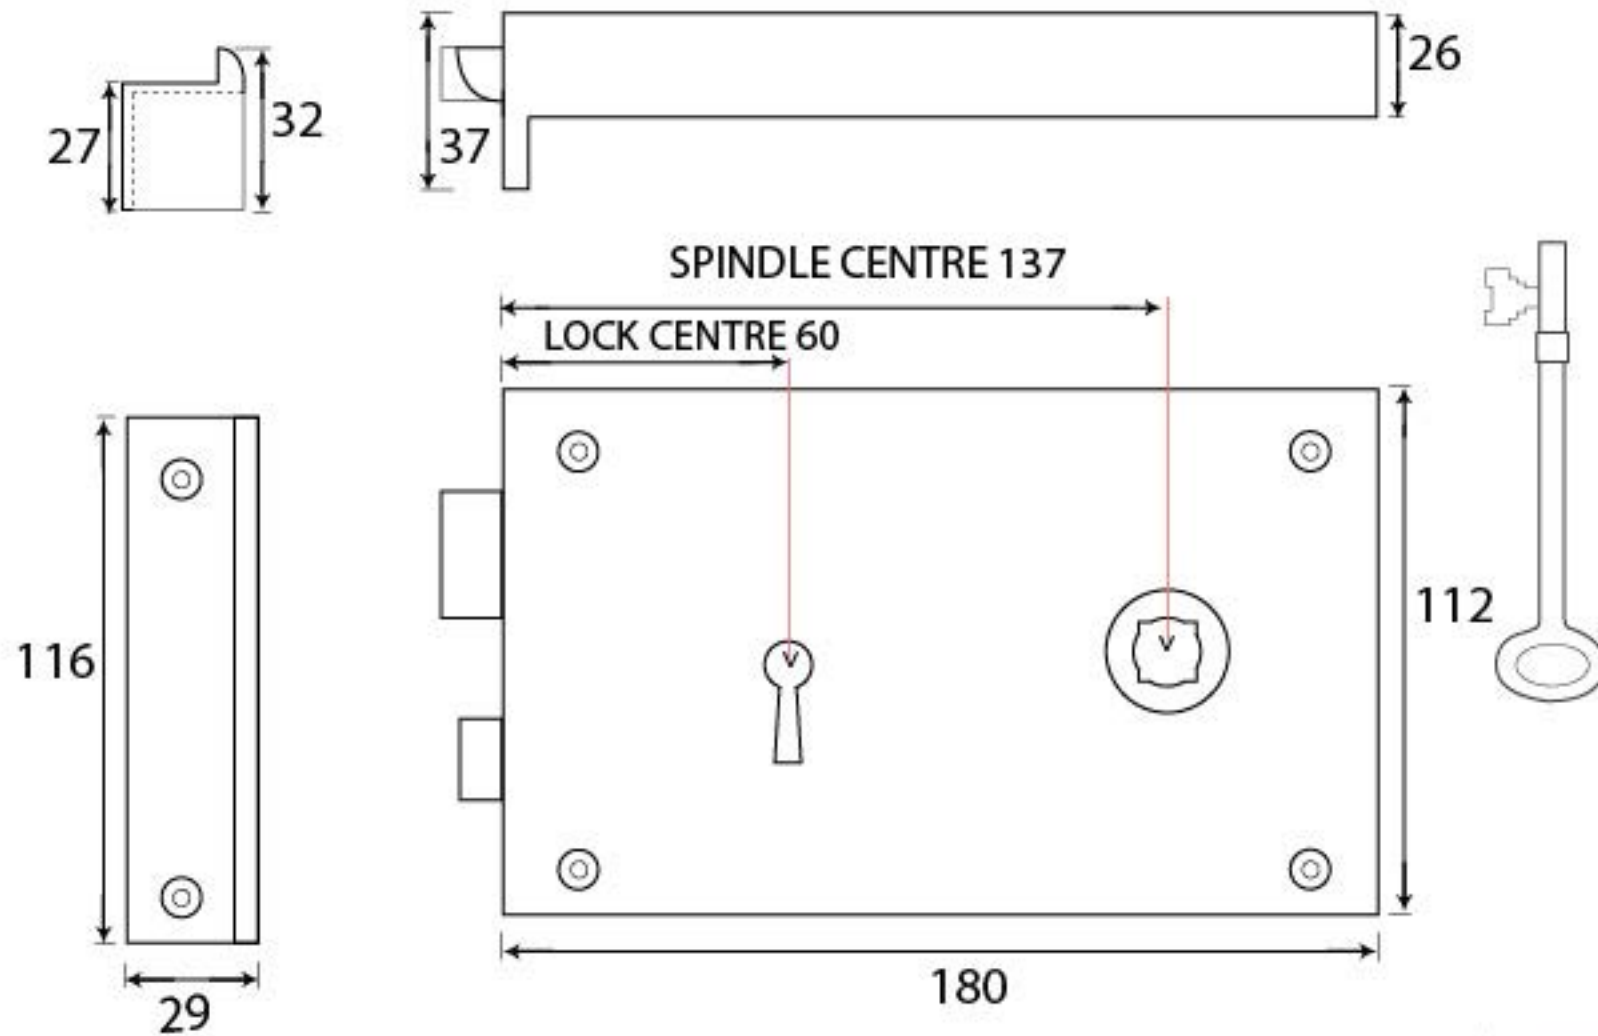

PRODUCT CODE 83588

1 & 9/10" (48mm)

x6
gauge 8 (4mm)

HANDFORGED
TRADITIONAL
IRON MONGERY

Due to the hand crafted nature of our products all measurements are approximate and should be used as a guide only