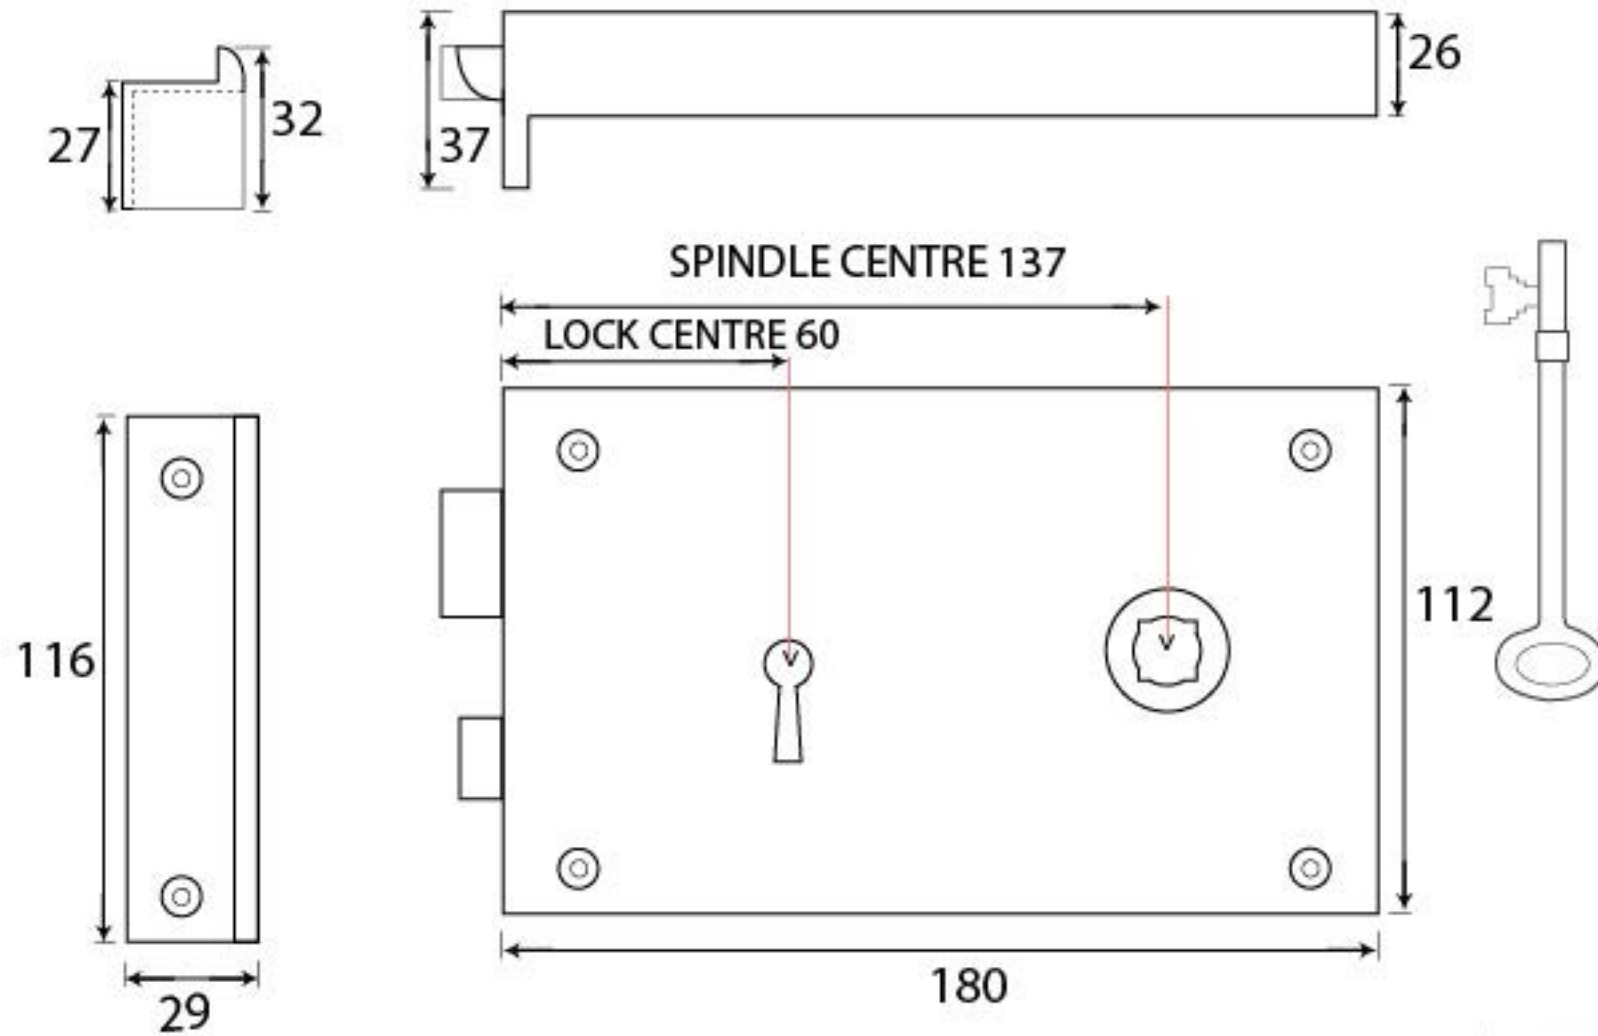

PRODUCT CODE 83592

1 & 9/10" (48mm)

x6
gauge 8 (4mm)

HANDFORGED
TRADITIONAL
IRON MONGERY

Due to the hand crafted nature of our products all measurements are approximate and should be used as a guide only