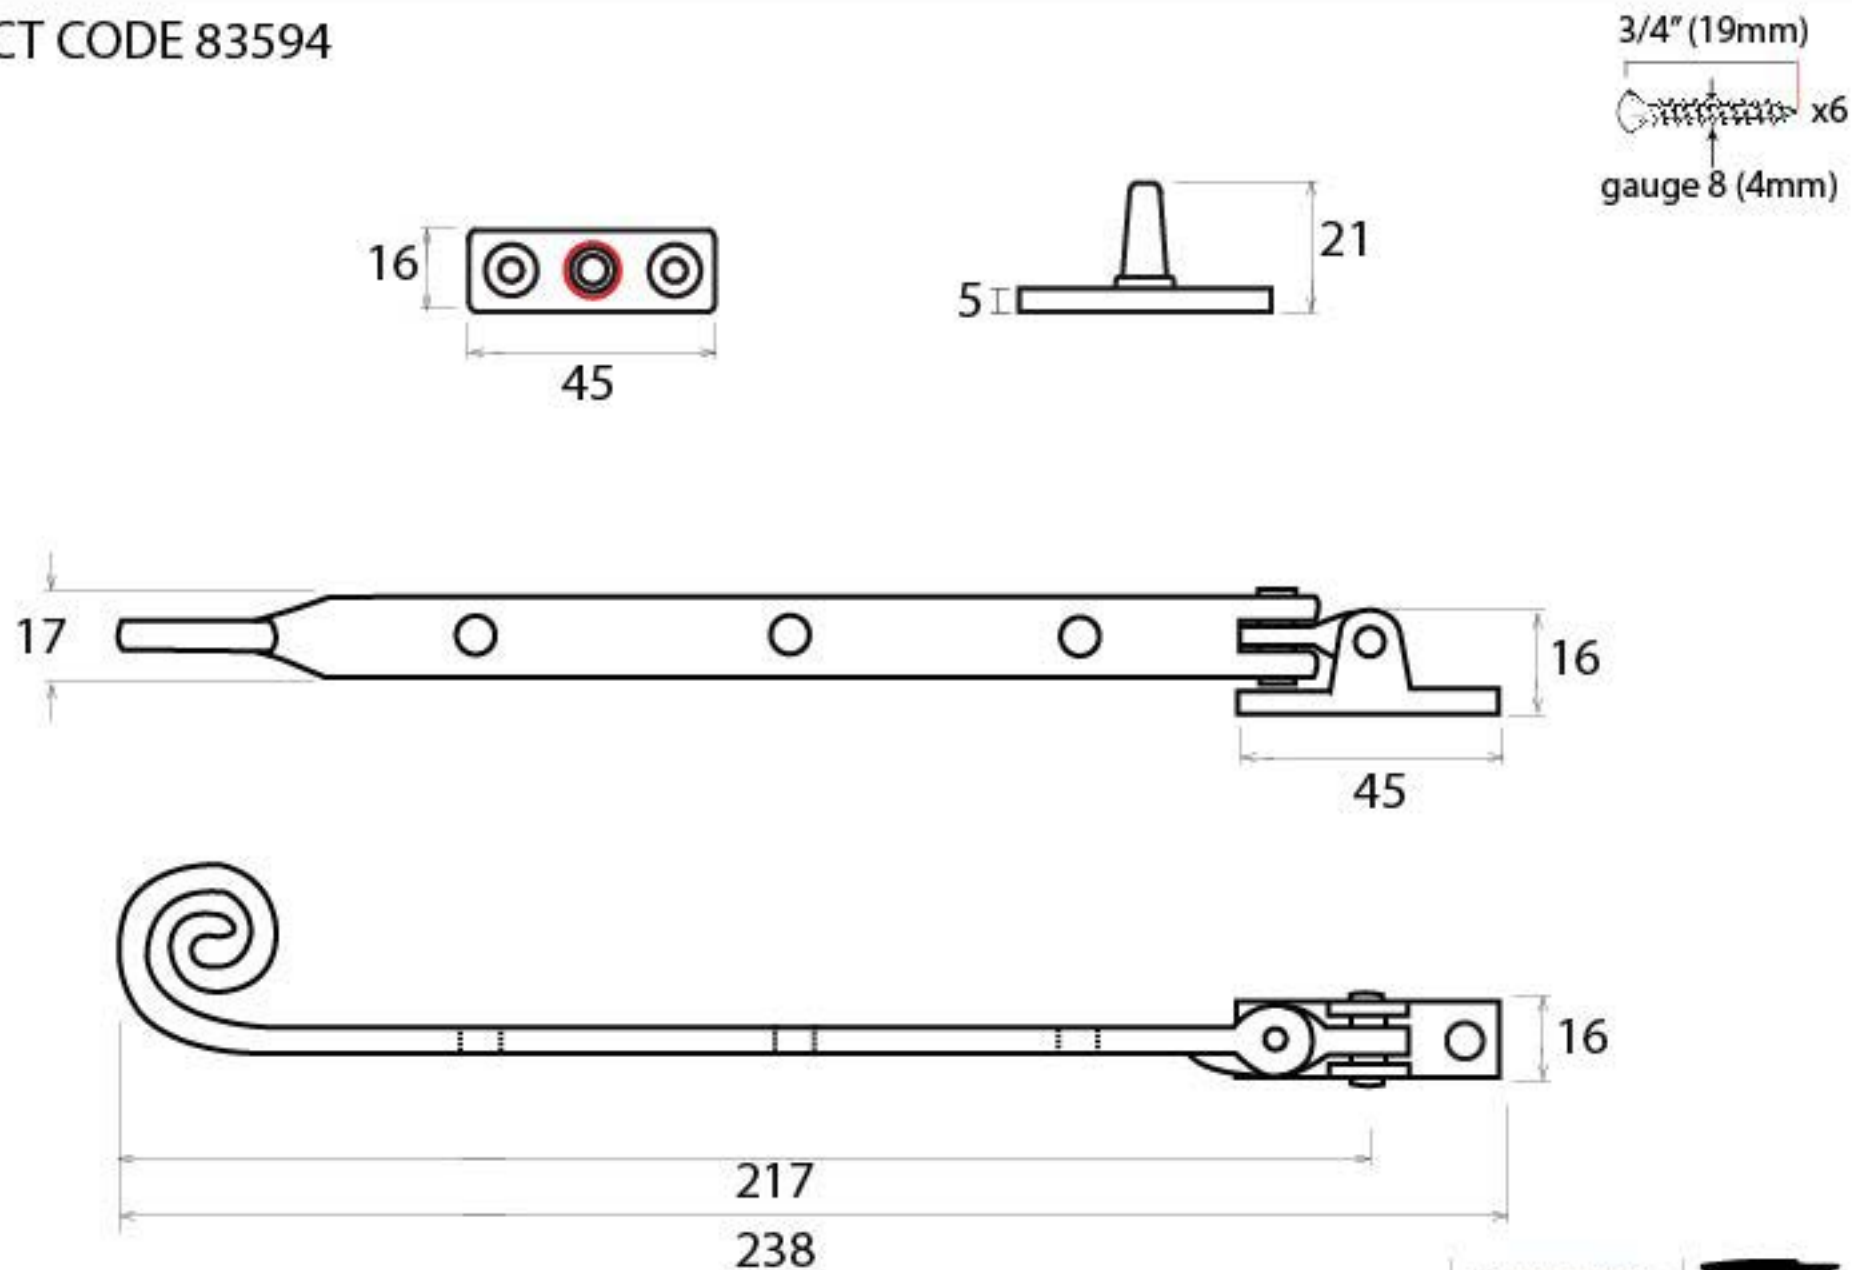

PRODUCT CODE 83594

HANDFORGED
TRADITIONAL
IRON MONGERY

Due to the hand crafted nature of our products all measurements are approximate and should be used as a guide only