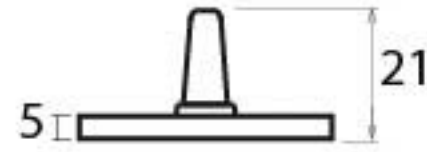

PRODUCT CODE 83595

HANDFORGED
TRADITIONAL
IRON MONGERY

Due to the hand crafted nature of our products all measurements are approximate and should be used as a guide only