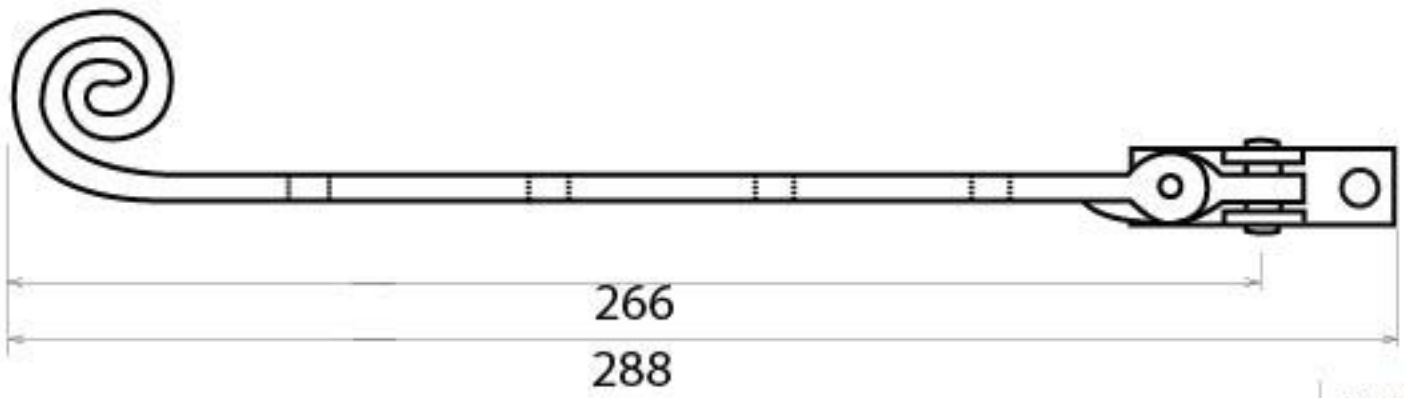

PRODUCT CODE 83595

HANDFORGED
TRADITIONAL
IRON MONGERY

Due to the hand crafted nature of our products all measurements are approximate and should be used as a guide only