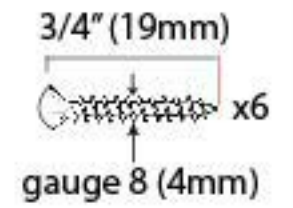

PRODUCT CODE 83595

HANDFORGED
TRADITIONAL
IRON MONGERY

Due to the hand crafted nature of our products all measurements are approximate and should be used as a guide only