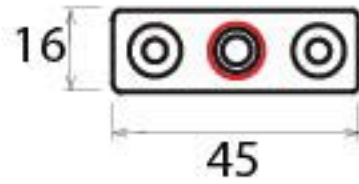

PRODUCT CODE 83595

HANDFORGED
TRADITIONAL
IRON MONGERY

Due to the hand crafted nature of our products all measurements are approximate and should be used as a guide only