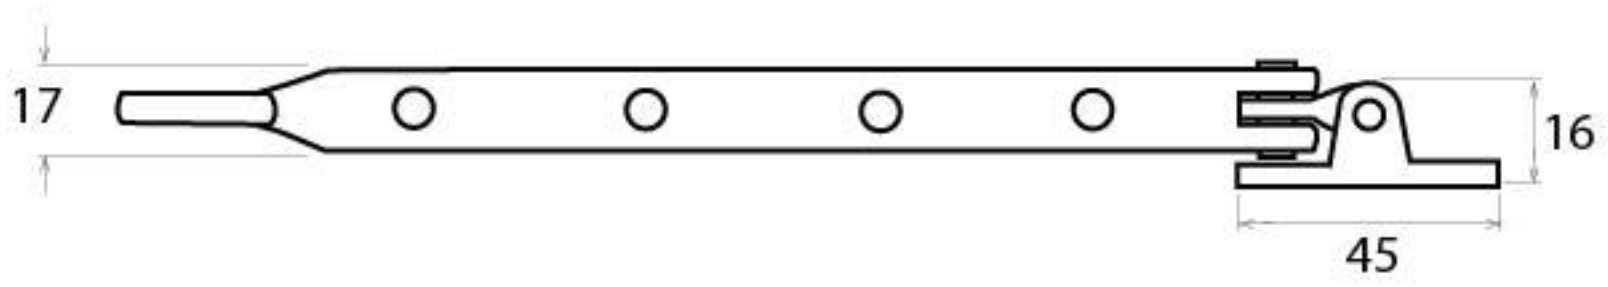

PRODUCT CODE 83595

HANDFORGED
TRADITIONAL
IRON MONGERY

Due to the hand crafted nature of our products all measurements are approximate and should be used as a guide only