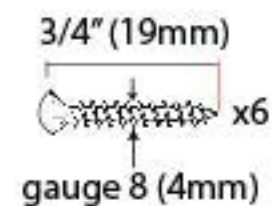

PRODUCT CODE 83596

HANDFORGED
TRADITIONAL
IRON MONGERY

Due to the hand crafted nature of our products all measurements are approximate and should be used as a guide only