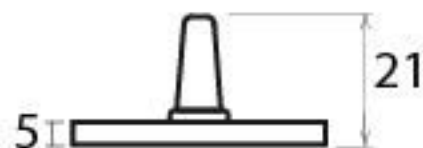

PRODUCT CODE 83596

HANDFORGED
TRADITIONAL
IRON MONGERY

Due to the hand crafted nature of our products all measurements are approximate and should be used as a guide only