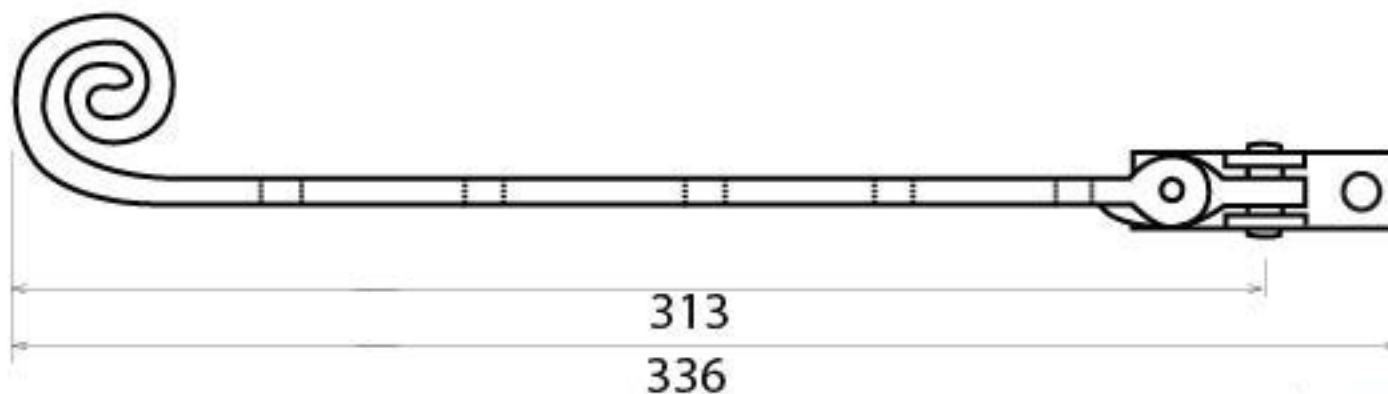

PRODUCT CODE 83596

HANDFORGED
TRADITIONAL
IRON MONGERY

Due to the hand crafted nature of our products all measurements are approximate and should be used as a guide only