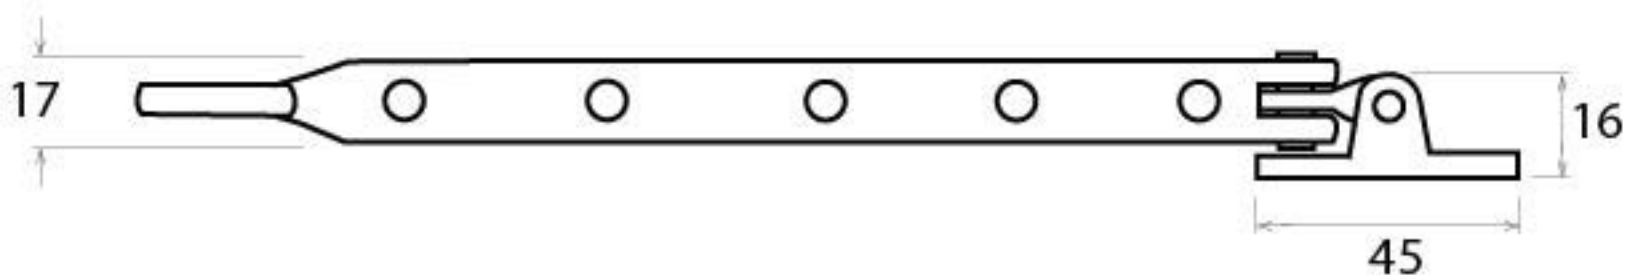

PRODUCT CODE 83596

HANDFORGED
TRADITIONAL
IRON MONGERY

Due to the hand crafted nature of our products all measurements are approximate and should be used as a guide only