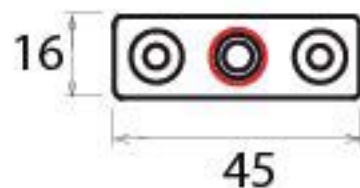

PRODUCT CODE 83596

HANDFORGED
TRADITIONAL
IRON MONGERY

Due to the hand crafted nature of our products all measurements are approximate and should be used as a guide only