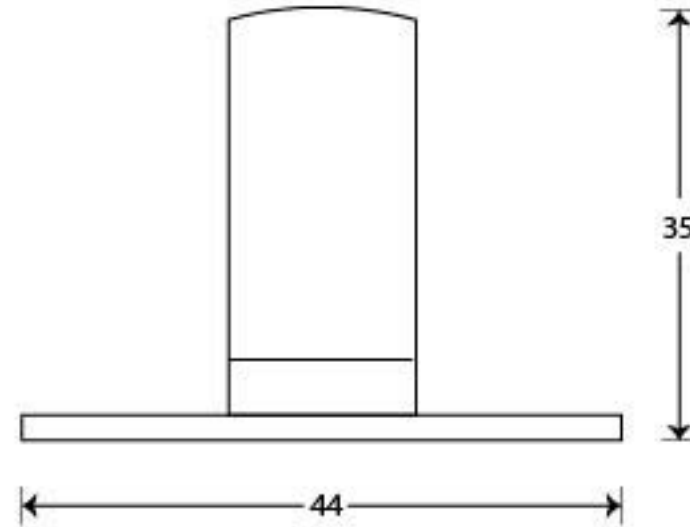

PRODUCT CODE 83609

3/4" (19mm)
x2
gauge 8 (4mm)

HANDFORGED
TRADITIONAL
IRON MONGERY

Due to the hand crafted nature of our products all measurements are approximate and should be used as a guide only