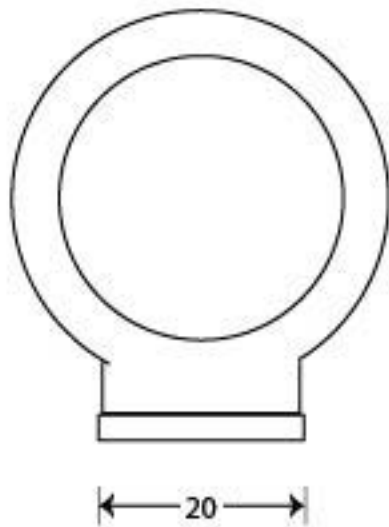

PRODUCT CODE 83609

3/4" (19mm)
x2
gauge 8 (4mm)

HANDFORGED
TRADITIONAL
IRON MONGERY

Due to the hand crafted nature of our products all measurements are approximate and should be used as a guide only