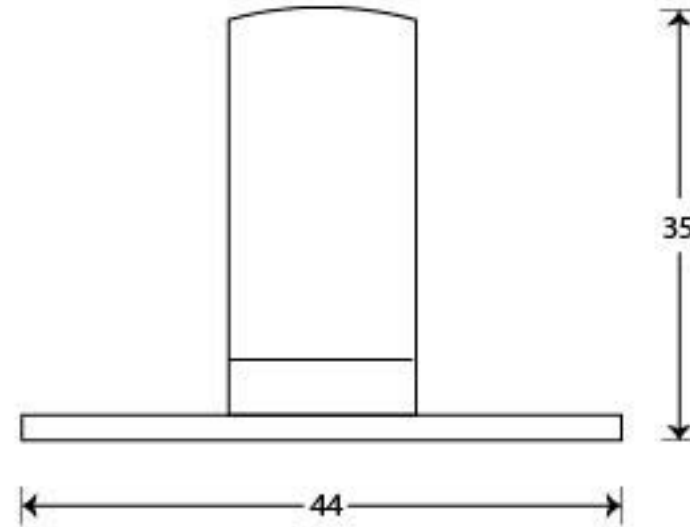

PRODUCT CODE 83610

3/4" (19mm)
x2
gauge 8 (4mm)

HANDFORGED
TRADITIONAL
IRON MONGERY

Due to the hand crafted nature of our products all measurements are approximate and should be used as a guide only