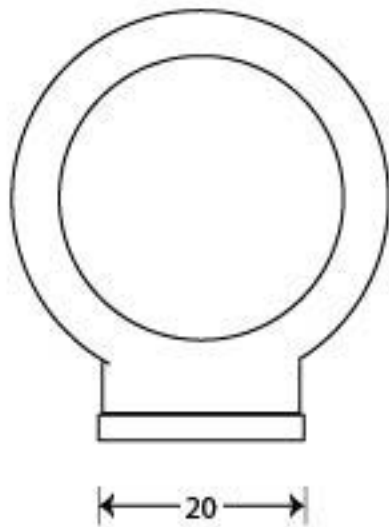

PRODUCT CODE 83610

3/4" (19mm)
x2
gauge 8 (4mm)

HANDFORGED
TRADITIONAL
IRON MONGERY

Due to the hand crafted nature of our products all measurements are approximate and should be used as a guide only