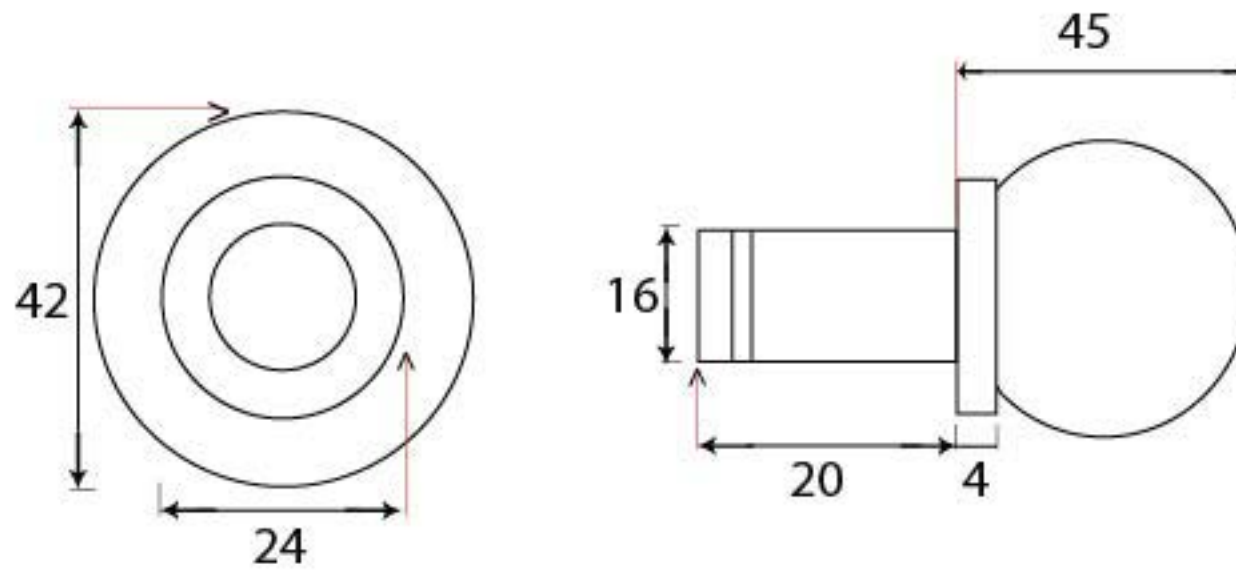

PRODUCT CODE 83612

HANDFORGED
TRADITIONAL
IRON MONGERY

Due to the hand crafted nature of our products all measurements are approximate and should be used as a guide only