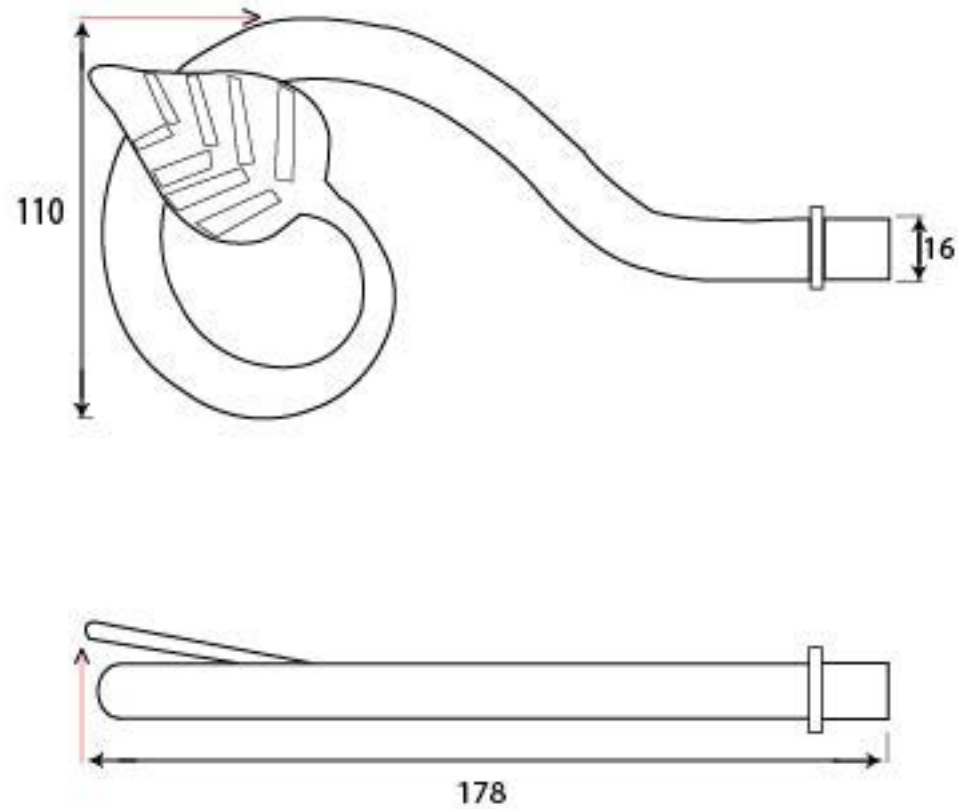

PRODUCT CODE 83613

HANDFORGED
TRADITIONAL
IRON MONGERY

Due to the hand crafted nature of our products all measurements are approximate and should be used as a guide only