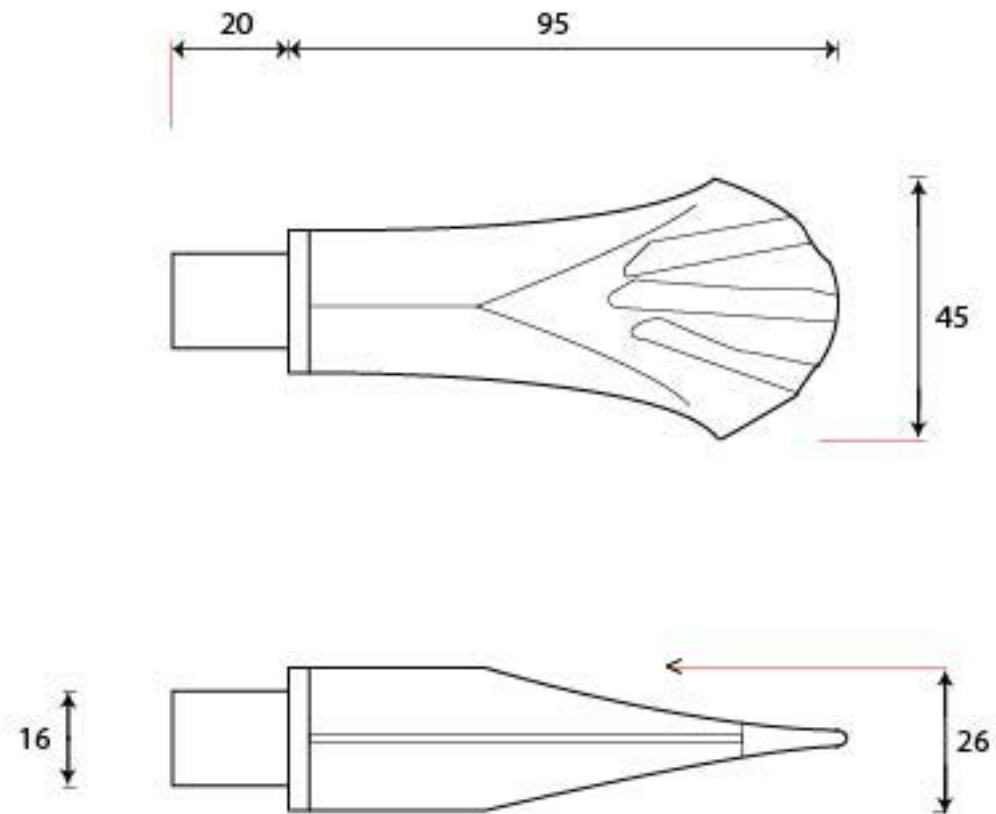

PRODUCT CODE 83614

HANDFORGED  
TRADITIONAL  
IRON MONGERY

Due to the hand crafted nature of our products all measurements are approximate and should be used as a guide only