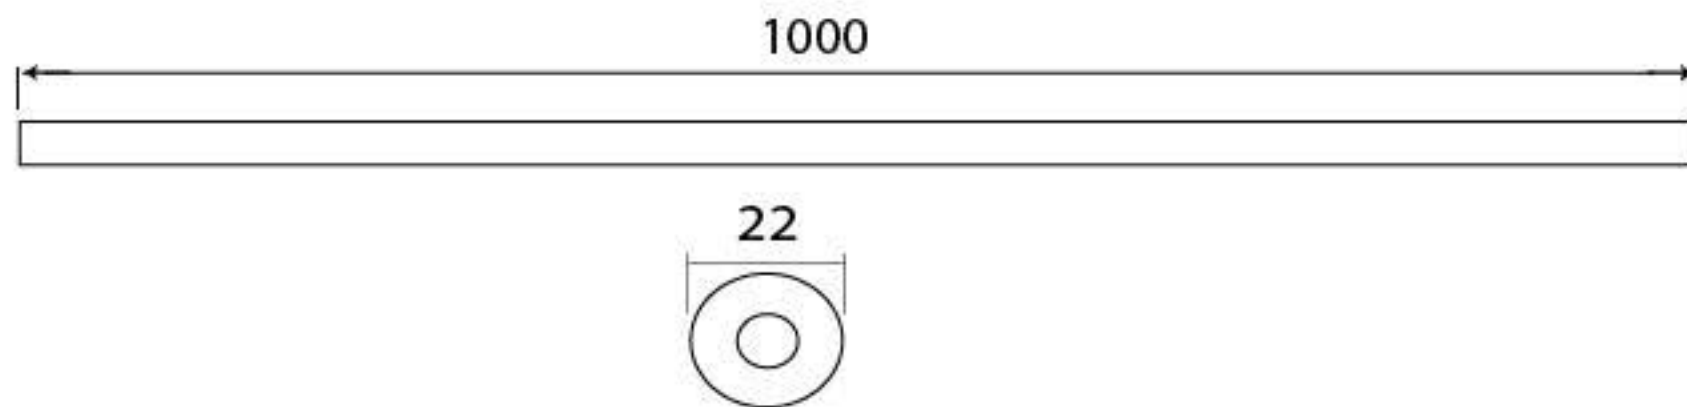

PRODUCT CODE 83615

HANDFORGED
TRADITIONAL
IRONMONGERY

Due to the hand crafted nature of our products all measurements are approximate and should be used as a guide only