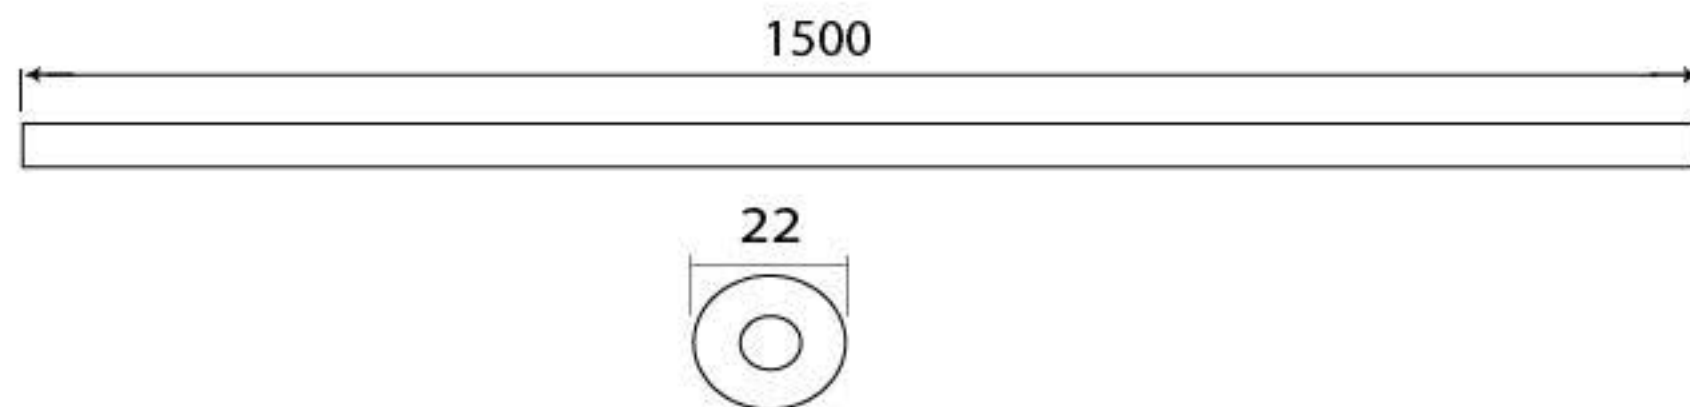

PRODUCT CODE 83616

HANDFORGED
TRADITIONAL
IRONMONGERY

Due to the hand crafted nature of our products all measurements are approximate and should be used as a guide only