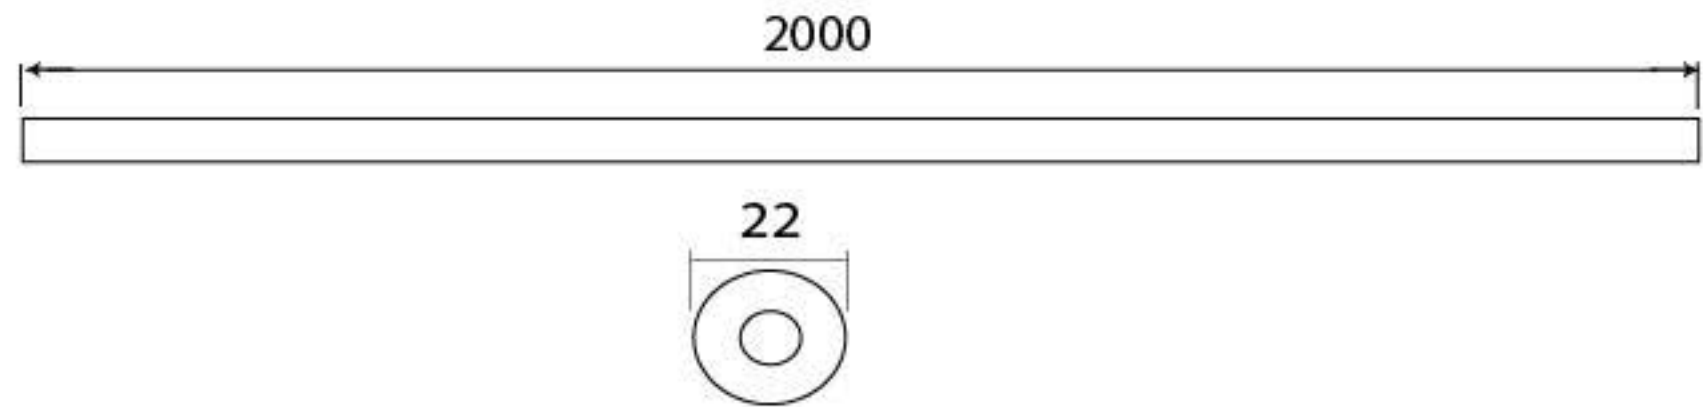

PRODUCT CODE 83617

HANDFORGED  
TRADITIONAL  
IRONMONGERY

Due to the hand crafted nature of our products all measurements are approximate and should be used as a guide only