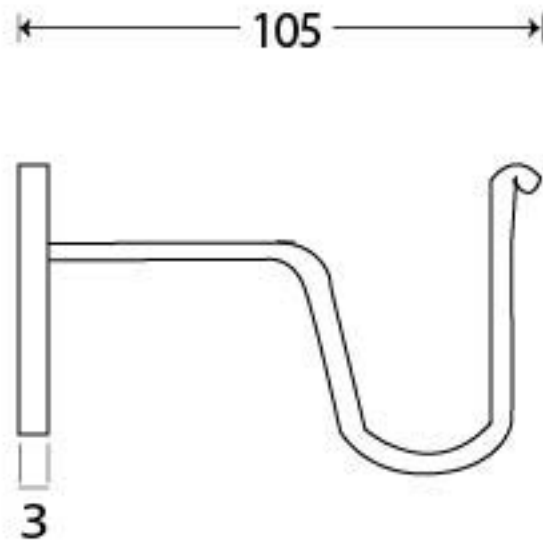

PRODUCT CODE 83618

1" (25mm)  
x4  
gauge 8 (4.2mm)

HANDFORGED  
TRADITIONAL  
IRON MONGERY

Due to the hand crafted nature of our products all measurements are approximate and should be used as a guide only