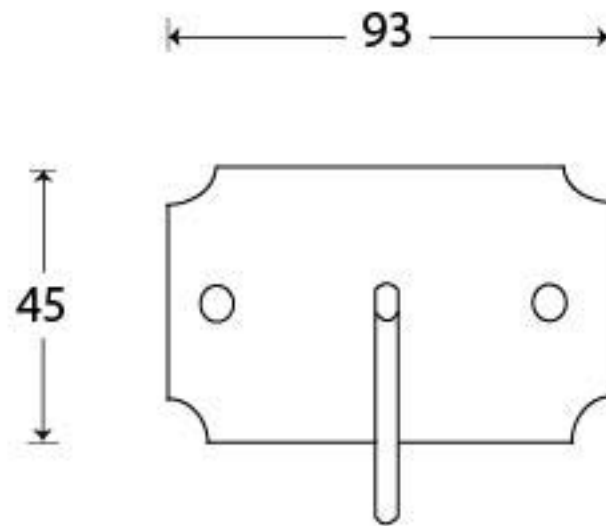

PRODUCT CODE 83618

1" (25mm)  
x4  
gauge 8 (4.2mm)

HANDFORGED  
TRADITIONAL  
IRON MONGERY

Due to the hand crafted nature of our products all measurements are approximate and should be used as a guide only