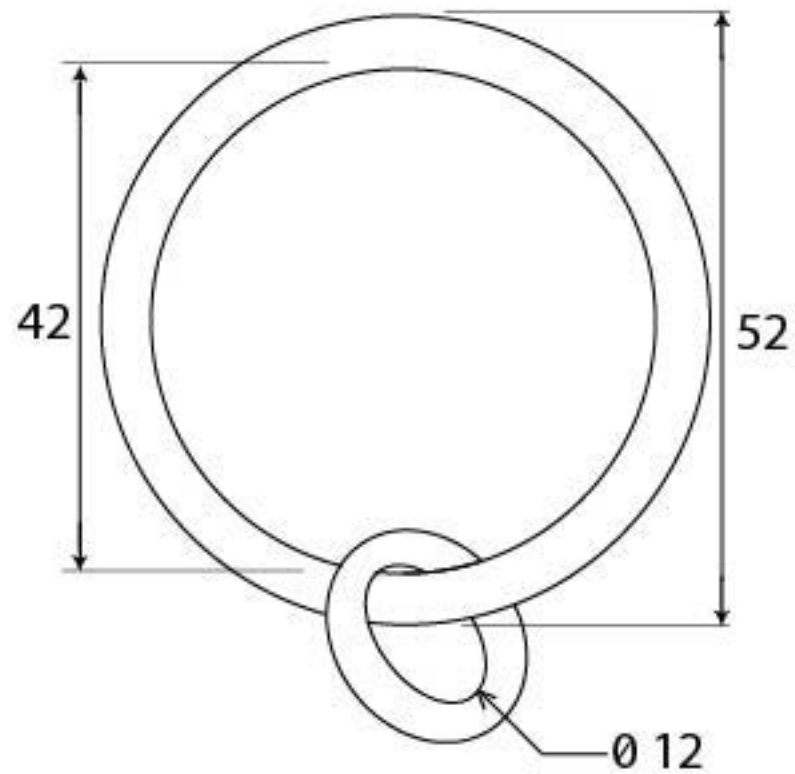

PRODUCT CODE 83619

HANDFORGED
TRADITIONAL
IRONMONGERY

Due to the hand crafted nature of our products all measurements are approximate and should be used as a guide only