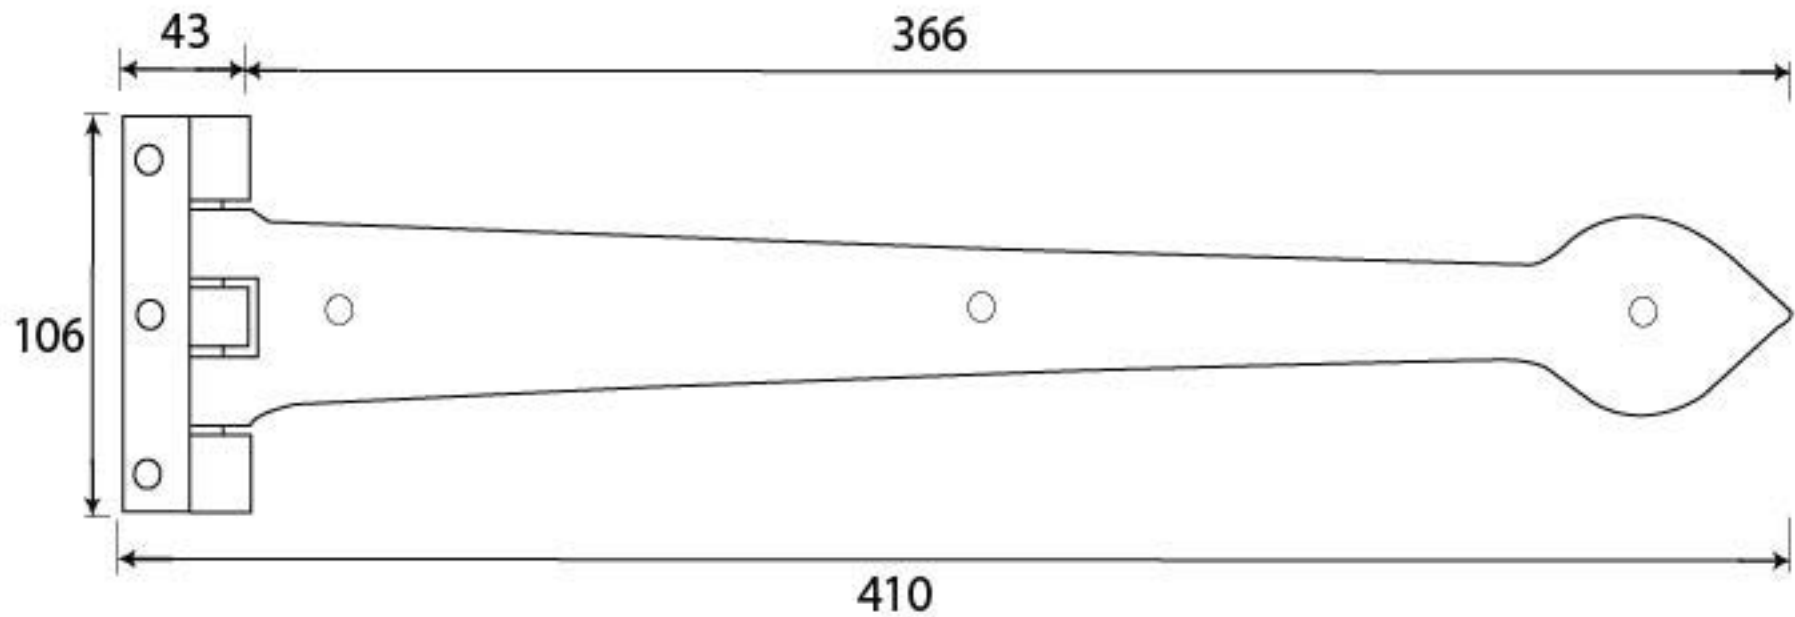

PRODUCT CODE 83622

1 & 1/2" (38mm)
x12
gauge 8 (4.2mm)

HANDFORGED
TRADITIONAL
IRON MONGERY

Due to the hand crafted nature of our products all measurements are approximate and should be used as a guide only