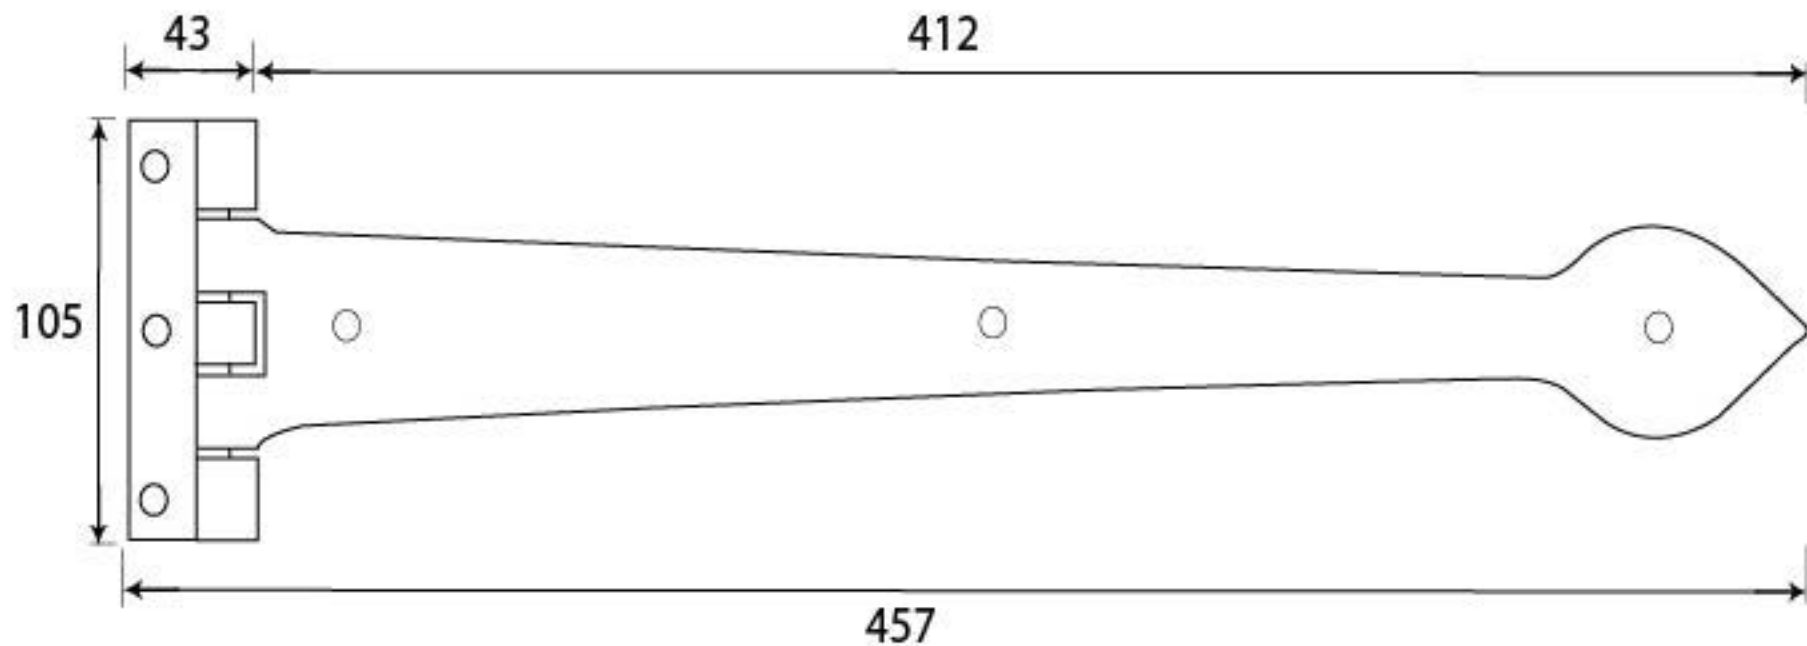

PRODUCT CODE 83623

1 & 1/2" (38mm)  
x12  
gauge 8 (4.2mm)

HANDFORGED  
TRADITIONAL  
IRON MONGERY

Due to the hand crafted nature of our products all measurements are approximate and should be used as a guide only