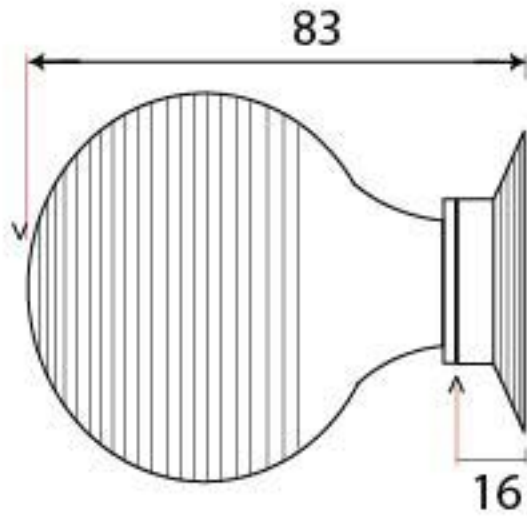

PRODUCT CODE 83634

HANDFORGED
TRADITIONAL
IRON MONGERY

Due to the hand crafted nature of our products all measurements are approximate and should be used as a guide only