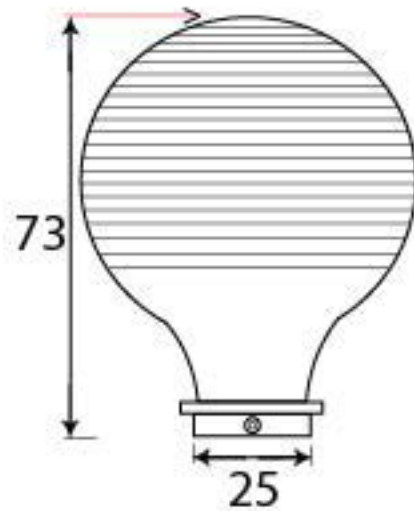

PRODUCT CODE 83634

HANDFORGED
TRADITIONAL
IRON MONGERY

Due to the hand crafted nature of our products all measurements are approximate and should be used as a guide only