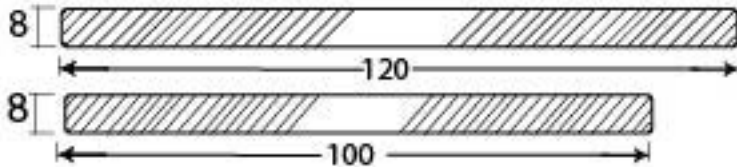

PRODUCT CODE 83634

HANDFORGED
TRADITIONAL
IRON MONGERY

Due to the hand crafted nature of our products all measurements are approximate and should be used as a guide only