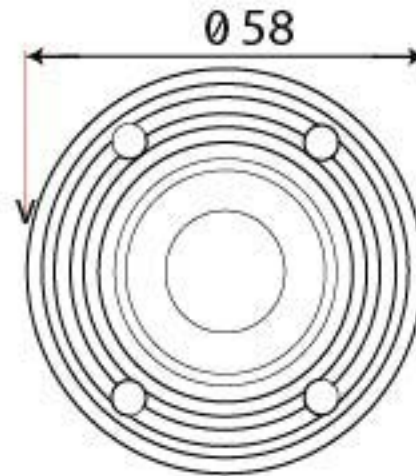

PRODUCT CODE 83634

HANDFORGED
TRADITIONAL
IRON MONGERY

Due to the hand crafted nature of our products all measurements are approximate and should be used as a guide only