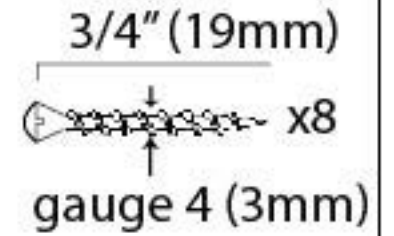

PRODUCT CODE 83634

HANDFORGED
TRADITIONAL
IRON MONGERY

Due to the hand crafted nature of our products all measurements are approximate and should be used as a guide only