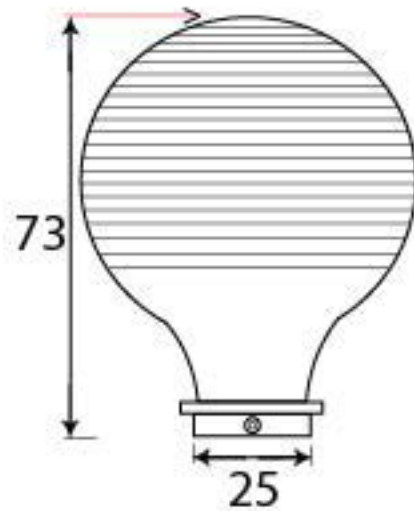

PRODUCT CODE 83635

HANDFORGED
TRADITIONAL
IRON MONGERY

Due to the hand crafted nature of our products all measurements are approximate and should be used as a guide only