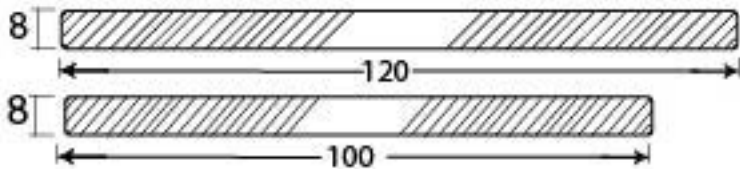

PRODUCT CODE 83635

HANDFORGED
TRADITIONAL
IRON MONGERY

Due to the hand crafted nature of our products all measurements are approximate and should be used as a guide only