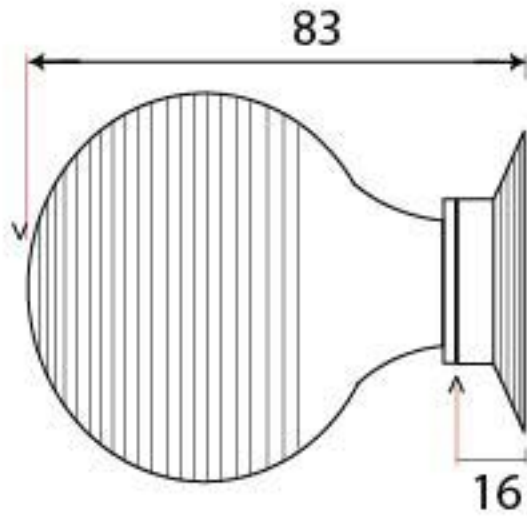

PRODUCT CODE 83635

HANDFORGED
TRADITIONAL
IRON MONGERY

Due to the hand crafted nature of our products all measurements are approximate and should be used as a guide only