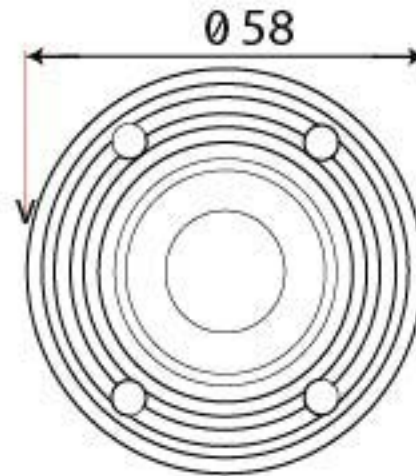

PRODUCT CODE 83635

HANDFORGED
TRADITIONAL
IRON MONGERY

Due to the hand crafted nature of our products all measurements are approximate and should be used as a guide only