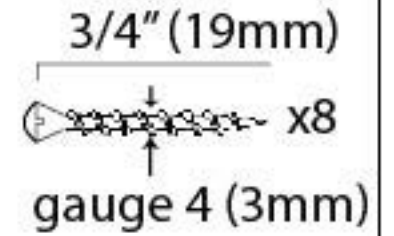

PRODUCT CODE 83635

HANDFORGED
TRADITIONAL
IRON MONGERY

Due to the hand crafted nature of our products all measurements are approximate and should be used as a guide only