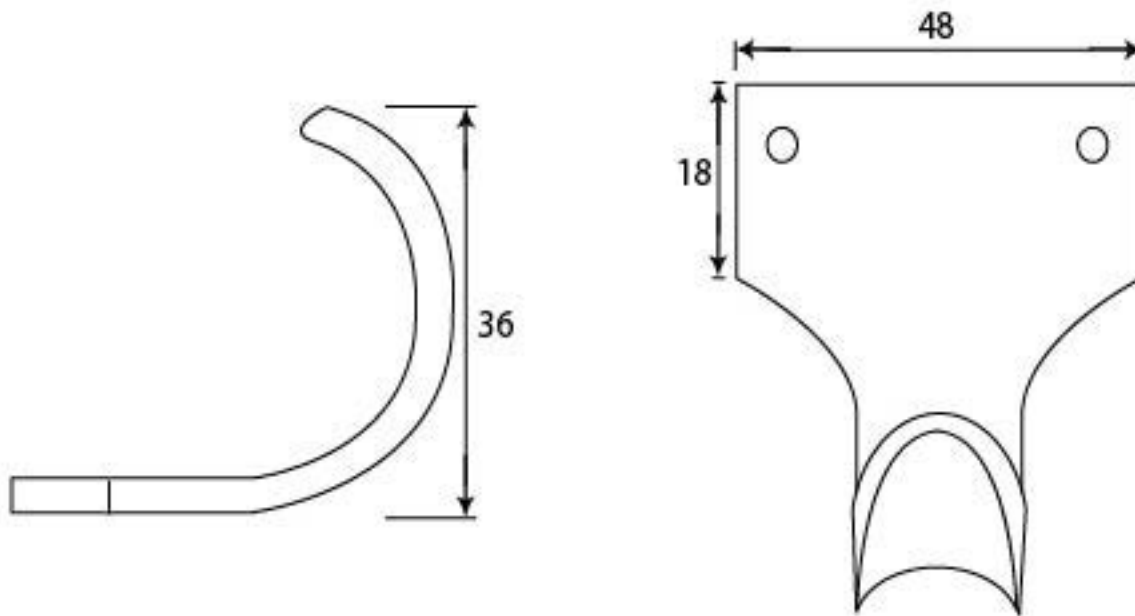

PRODUCT CODE 83638

1" (25mm)
↑
gauge 4 (3.5mm)

HANDFORGED
TRADITIONAL
IRON MONGERY

Due to the hand crafted nature of our products all measurements are approximate and should be used as a guide only