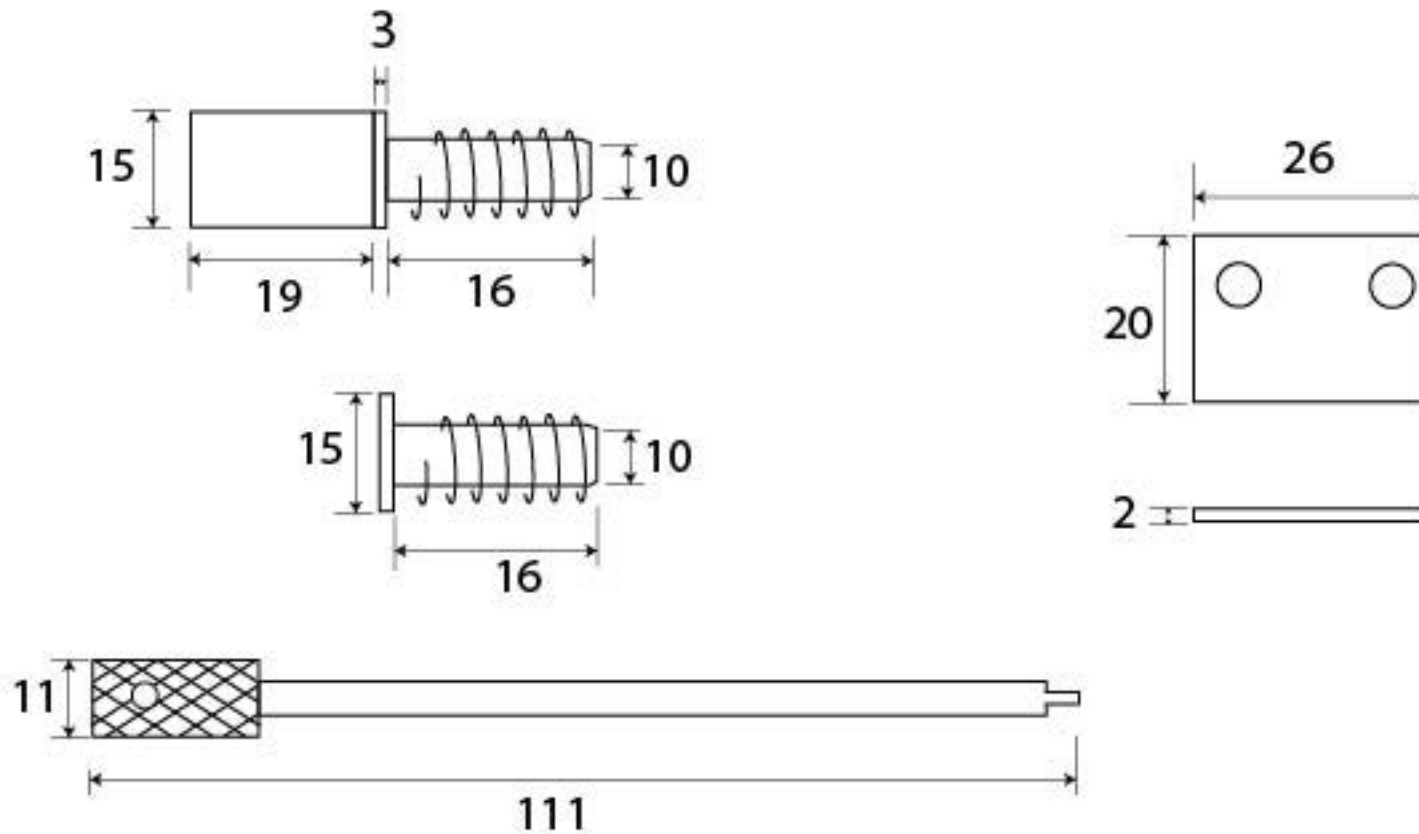

PRODUCT CODE 83640

HANDFORGED  
TRADITIONAL  
IRON MONGERY

Due to the hand crafted nature of our products all measurements are approximate and should be used as a guide only