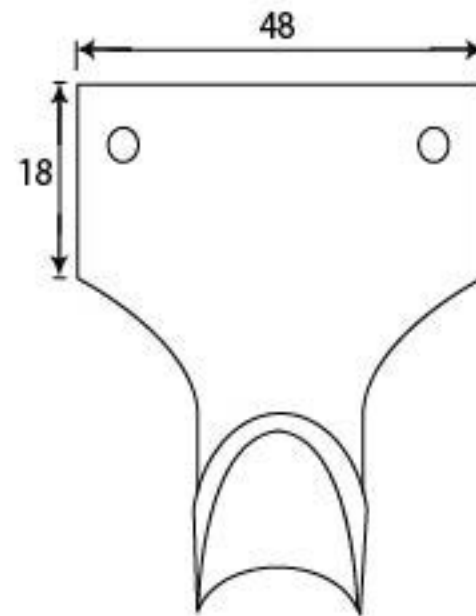

PRODUCT CODE 83642

1" (25mm)  
↑  
gauge 4 (3.5mm)

HANDFORGED  
TRADITIONAL  
IRON MONGERY

Due to the hand crafted nature of our products all measurements are approximate and should be used as a guide only