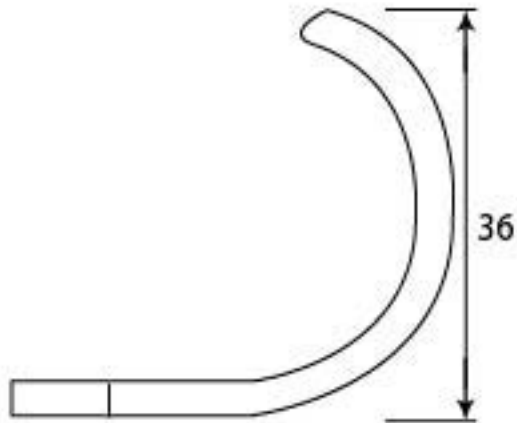

PRODUCT CODE 83642

1" (25mm)  
↑  
gauge 4 (3.5mm)

HANDFORGED  
TRADITIONAL  
IRON MONGERY

Due to the hand crafted nature of our products all measurements are approximate and should be used as a guide only