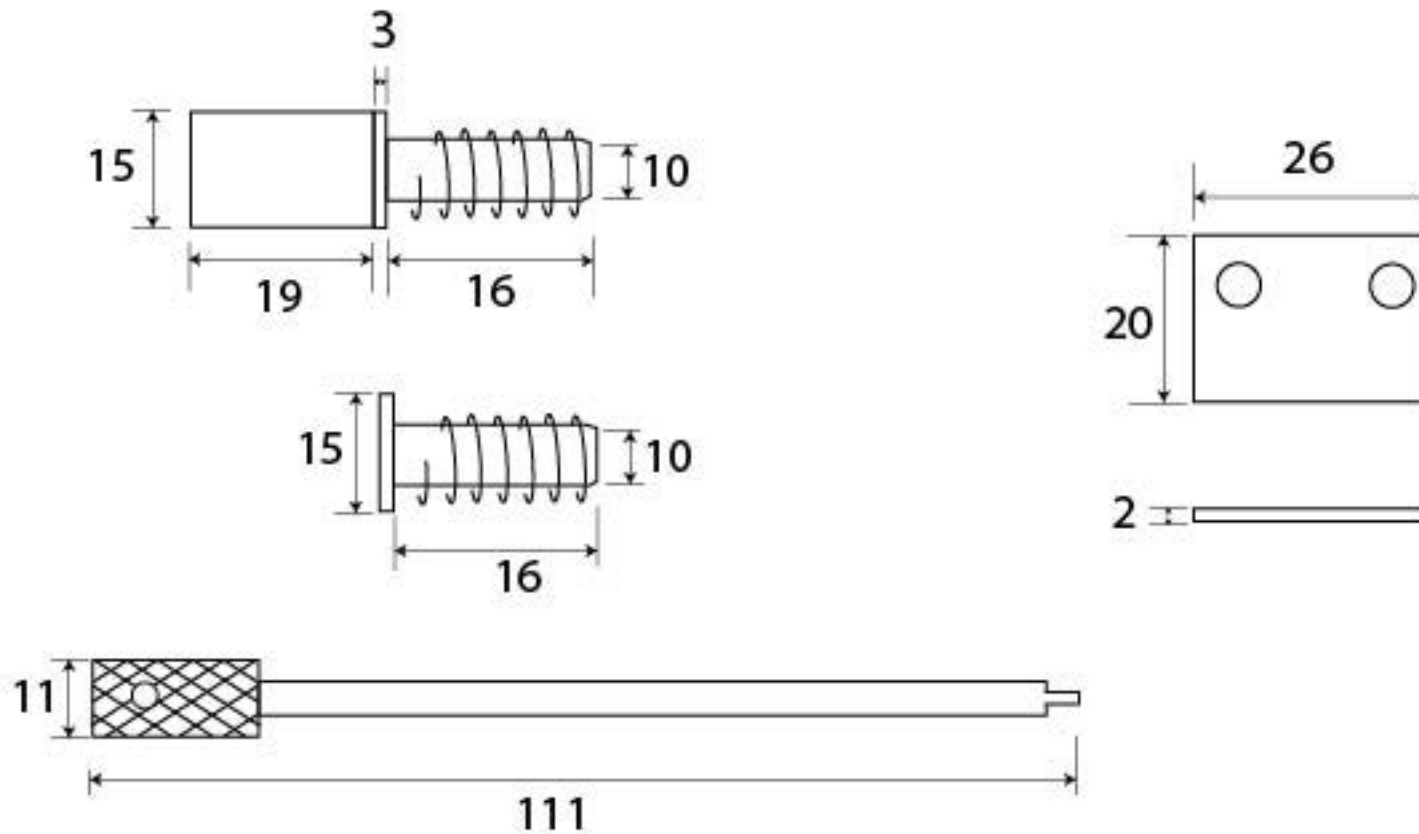

PRODUCT CODE 83644

HANDFORGED
TRADITIONAL
IRON MONGERY

Due to the hand crafted nature of our products all measurements are approximate and should be used as a guide only