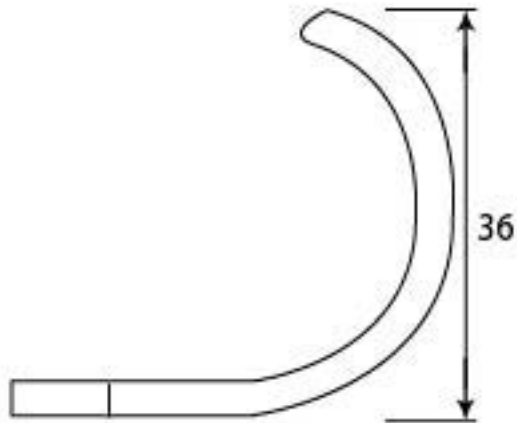

PRODUCT CODE 83649

1" (25mm)
↑
gauge 4 (3.5mm)

HANDFORGED
TRADITIONAL
IRON MONGERY

Due to the hand crafted nature of our products all measurements are approximate and should be used as a guide only