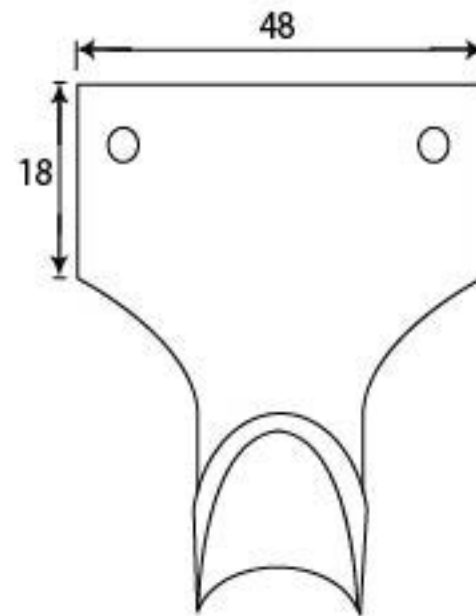

PRODUCT CODE 83649

1" (25mm)
↑
gauge 4 (3.5mm)

HANDFORGED
TRADITIONAL
IRON MONGERY

Due to the hand crafted nature of our products all measurements are approximate and should be used as a guide only