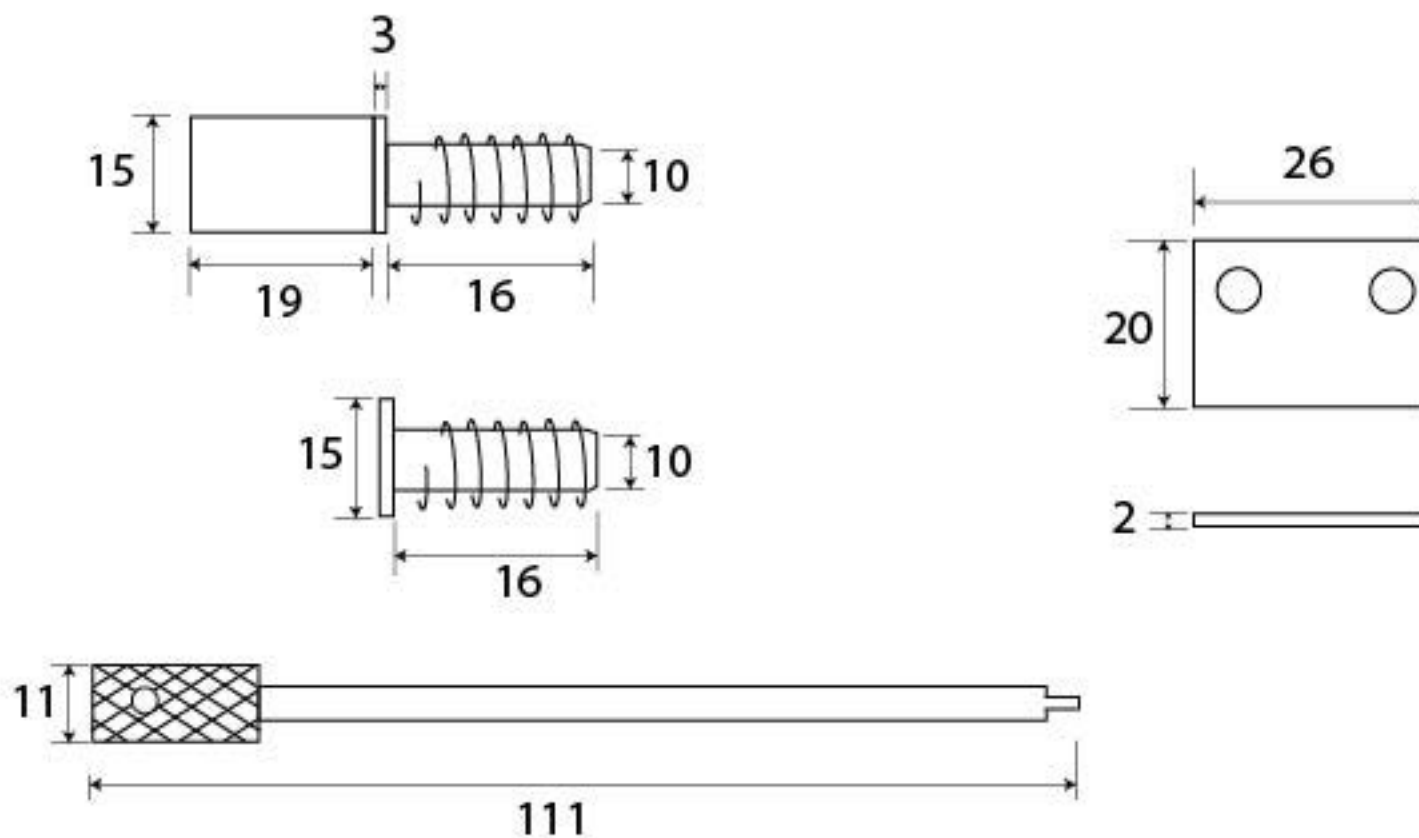

PRODUCT CODE 83651

HANDFORGED
TRADITIONAL
IRON MONGERY

Due to the hand crafted nature of our products all measurements are approximate and should be used as a guide only