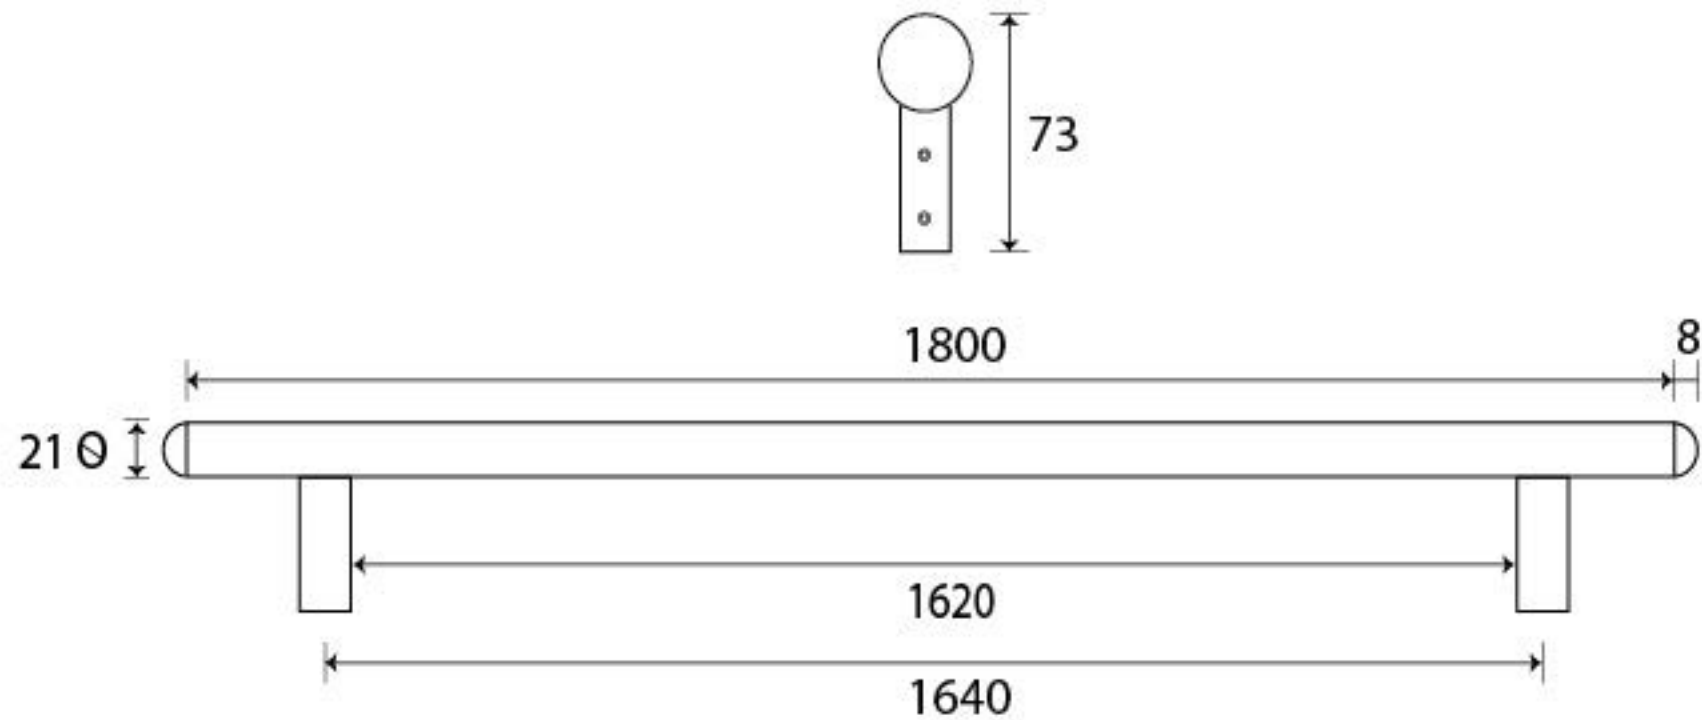

PRODUCT CODE 83652

HANDFORGED
TRADITIONAL
IRON MONGERY

Due to the hand crafted nature of our products all measurements are approximate and should be used as a guide only