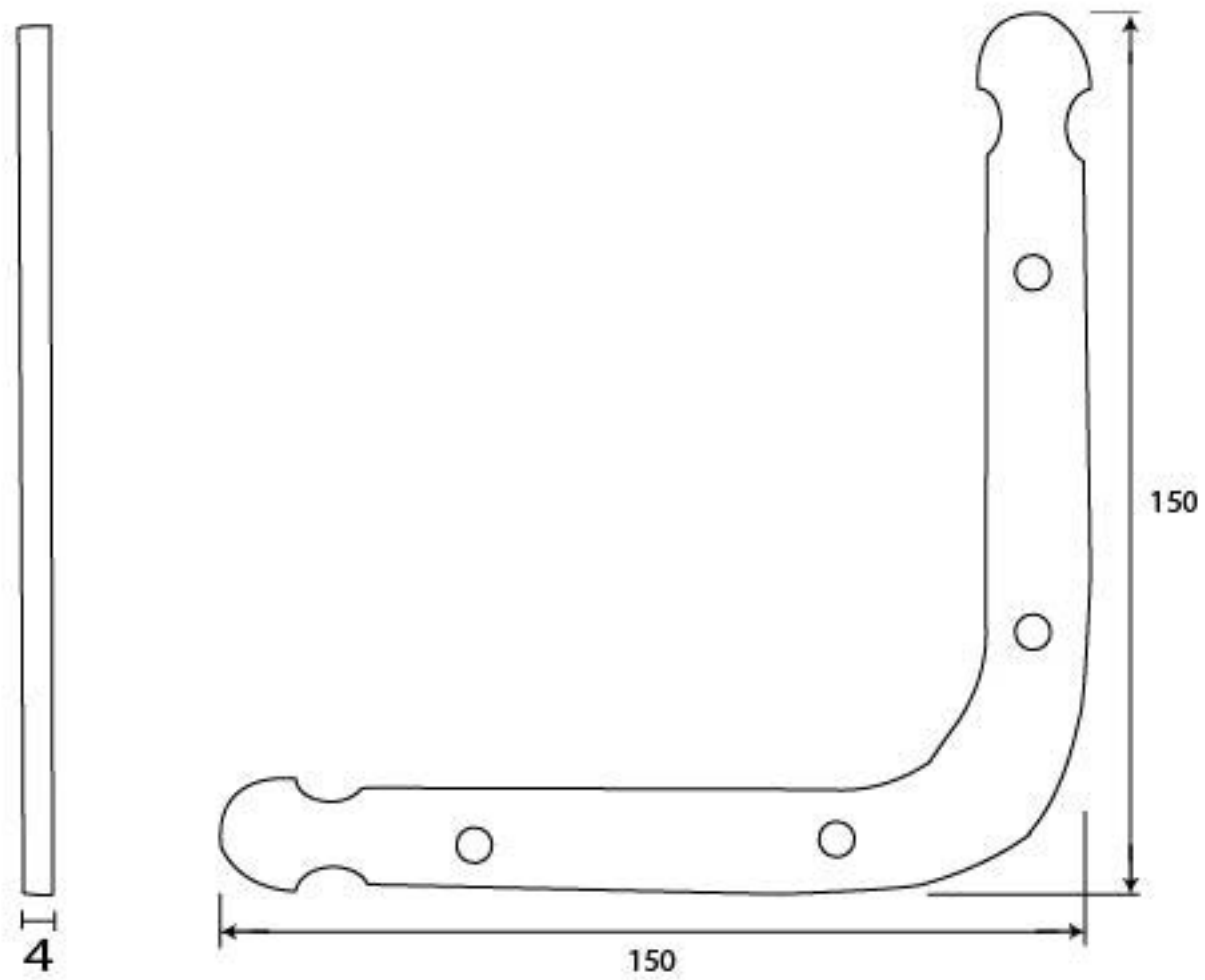

PRODUCT CODE 83668

HANDFORGED  
TRADITIONAL  
IRON MONGERY

Due to the hand crafted nature of our products all measurements are approximate and should be used as a guide only