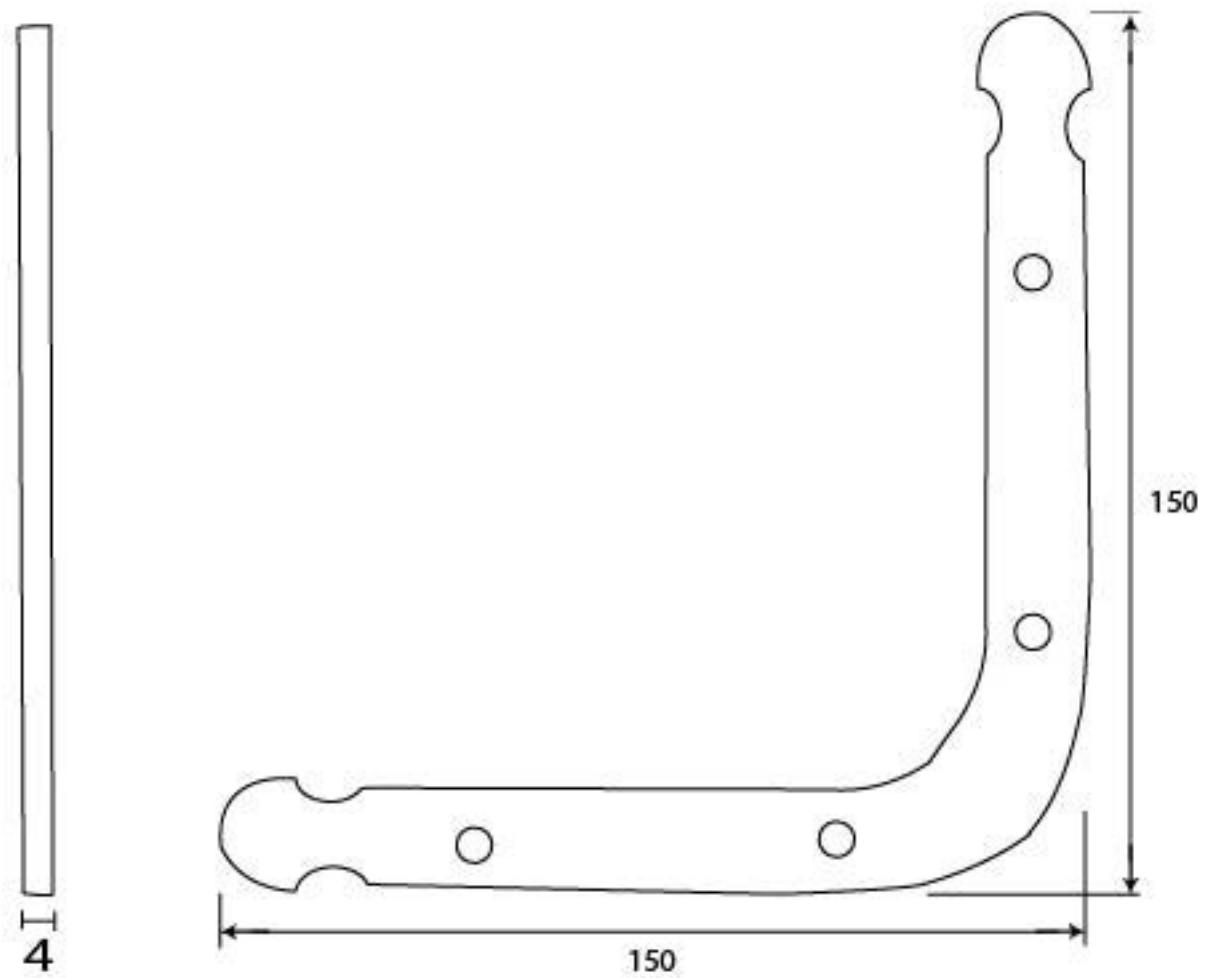

PRODUCT CODE 83669

HANDFORGED
TRADITIONAL
IRON MONGERY

Due to the hand crafted nature of our products all measurements are approximate and should be used as a guide only