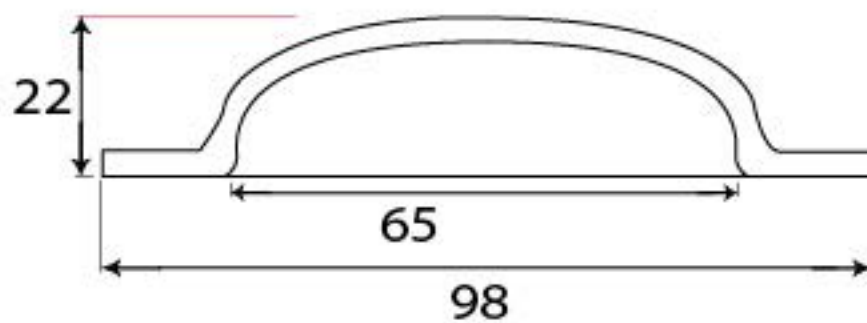

PRODUCT CODE 83673

HANDFORGED
TRADITIONAL
IRON MONGERY

Due to the hand crafted nature of our products all measurements are approximate and should be used as a guide only