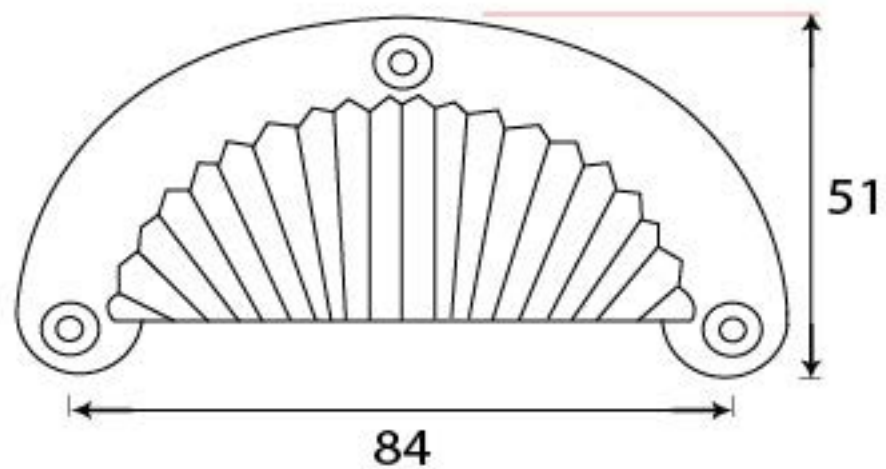

PRODUCT CODE 83673

HANDFORGED
TRADITIONAL
IRON MONGERY

Due to the hand crafted nature of our products all measurements are approximate and should be used as a guide only