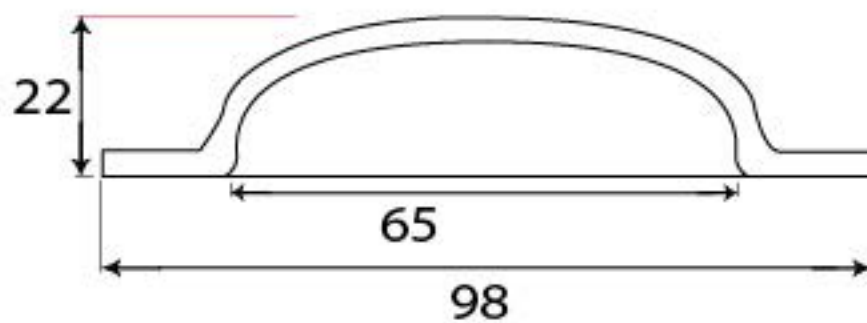

PRODUCT CODE 83677

HANDFORGED
TRADITIONAL
IRON MONGERY

Due to the hand crafted nature of our products all measurements are approximate and should be used as a guide only