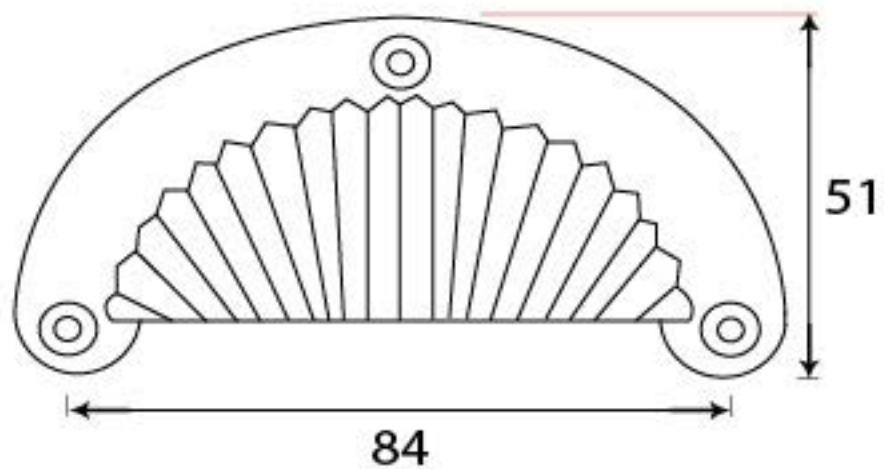

PRODUCT CODE 83677

HANDFORGED
TRADITIONAL
IRON MONGERY

Due to the hand crafted nature of our products all measurements are approximate and should be used as a guide only