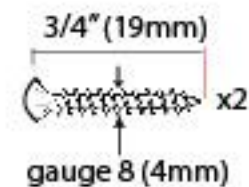

PRODUCT CODE 83683

HANDFORGED
TRADITIONAL
IRON MONGERY

Due to the hand crafted nature of our products all measurements are approximate and should be used as a guide only