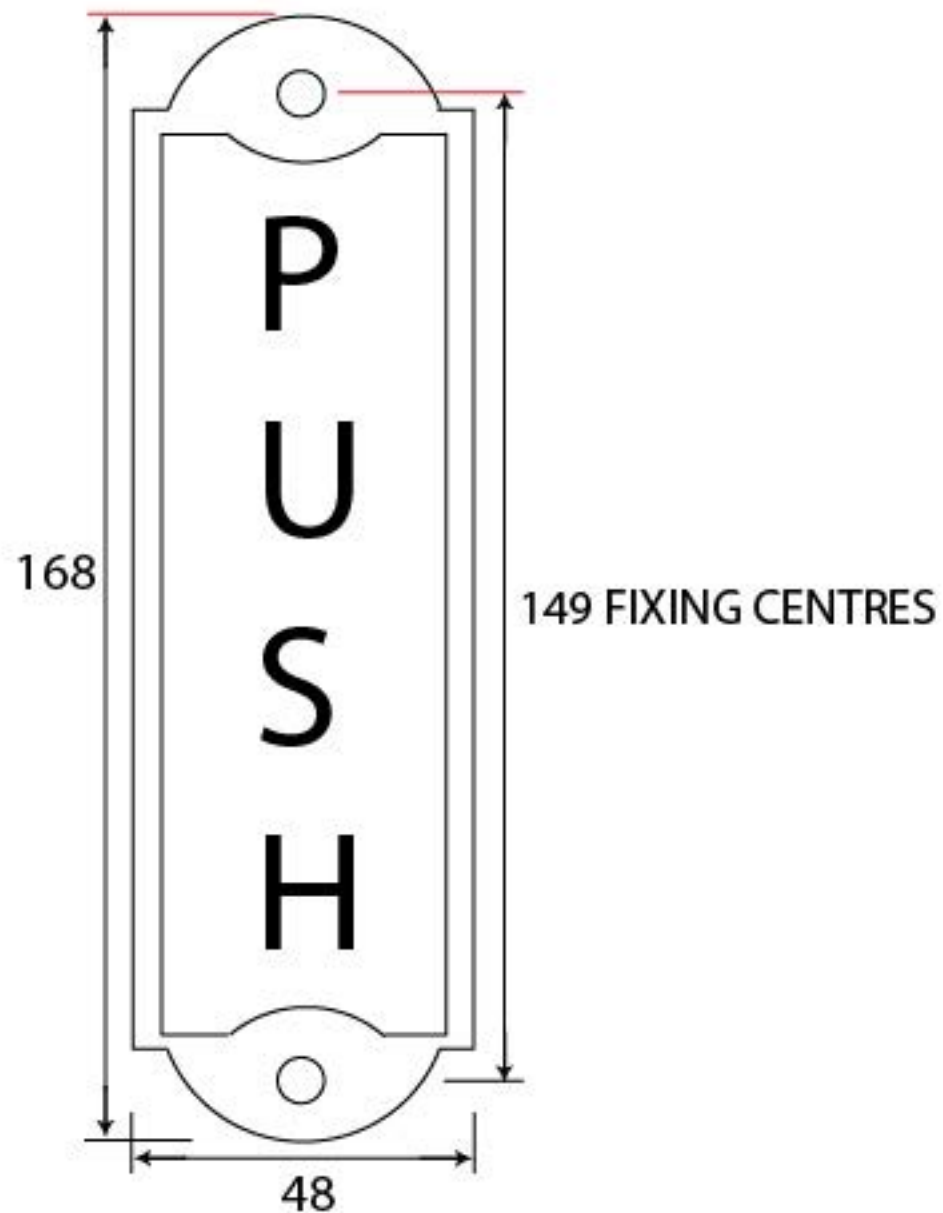

PRODUCT CODE 83683

HANDFORGED
TRADITIONAL
IRON MONGERY

Due to the hand crafted nature of our products all measurements are approximate and should be used as a guide only