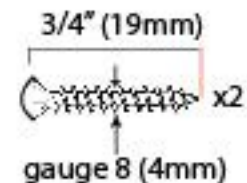

PRODUCT CODE 83684

HANDFORGED
TRADITIONAL
IRON MONGERY

Due to the hand crafted nature of our products all measurements are approximate and should be used as a guide only