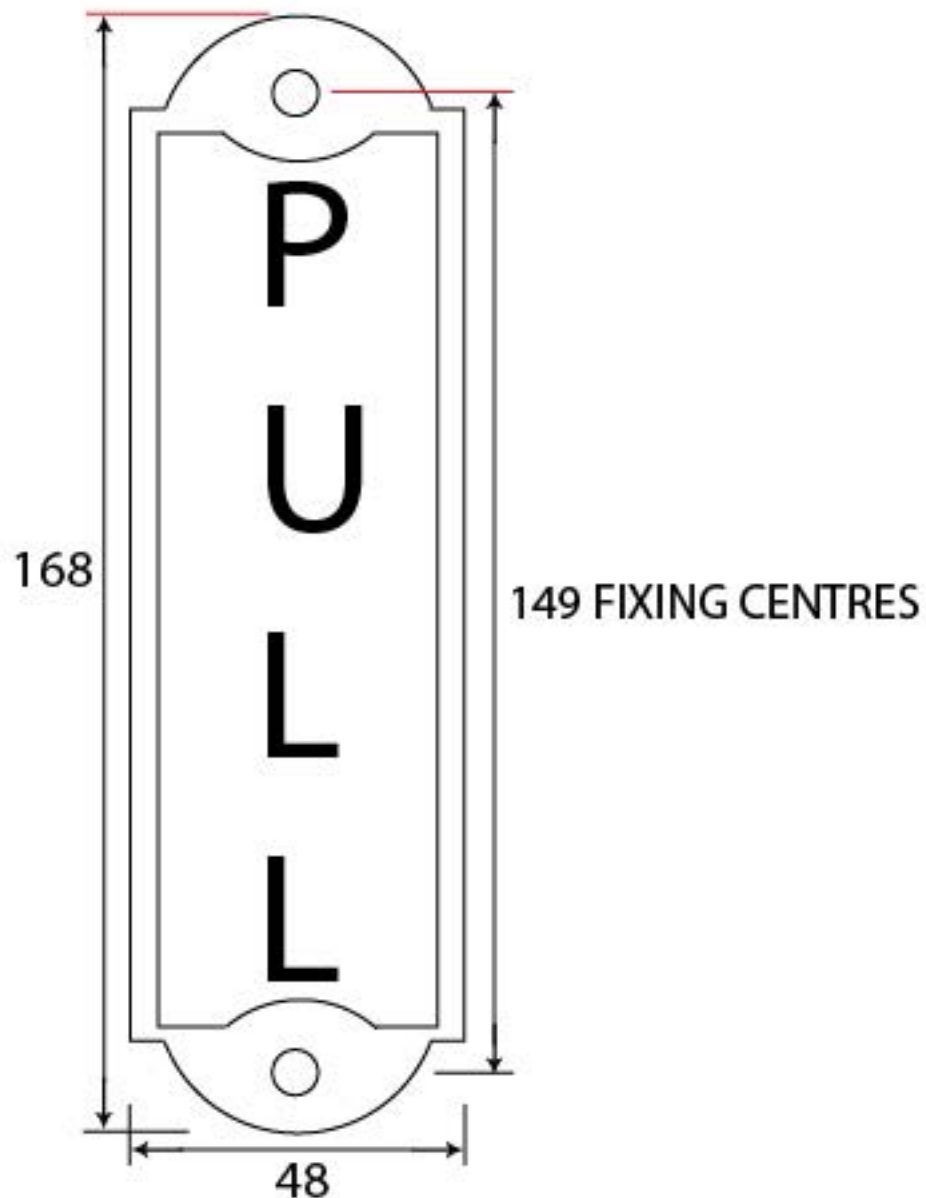

PRODUCT CODE 83684

HANDFORGED
TRADITIONAL
IRON MONGERY

Due to the hand crafted nature of our products all measurements are approximate and should be used as a guide only