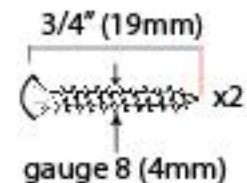

PRODUCT CODE 83685

HANDFORGED  
TRADITIONAL  
IRON MONGERY

Due to the hand crafted nature of our products all measurements are approximate and should be used as a guide only