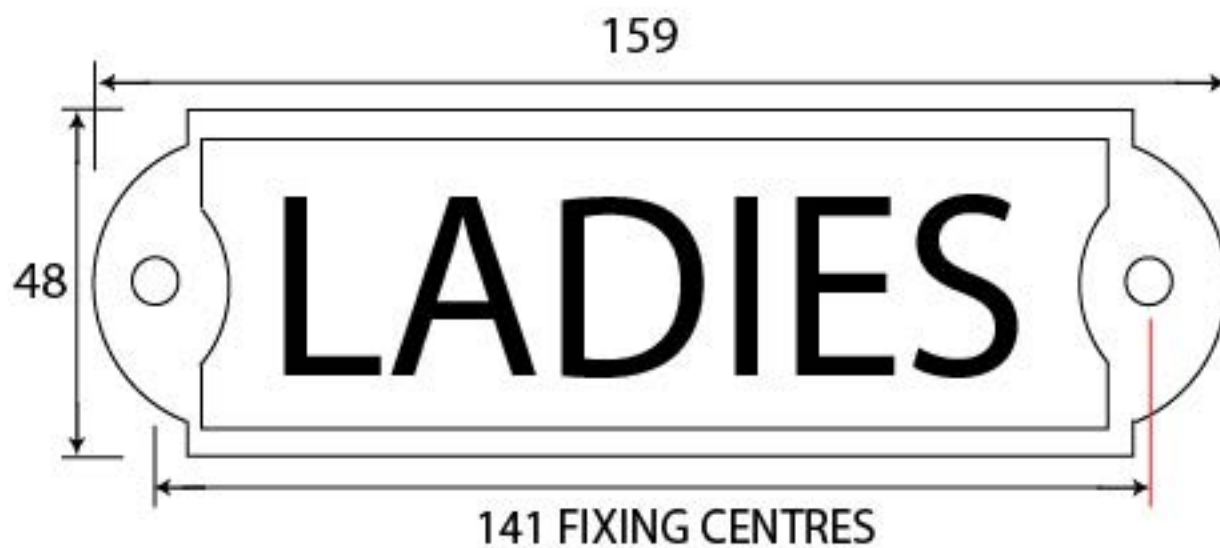

PRODUCT CODE 83685

HANDFORGED  
TRADITIONAL  
IRON MONGERY

Due to the hand crafted nature of our products all measurements are approximate and should be used as a guide only