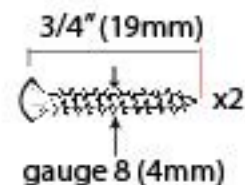

PRODUCT CODE 83686

HANDFORGED
TRADITIONAL
IRON MONGERY

Due to the hand crafted nature of our products all measurements are approximate and should be used as a guide only