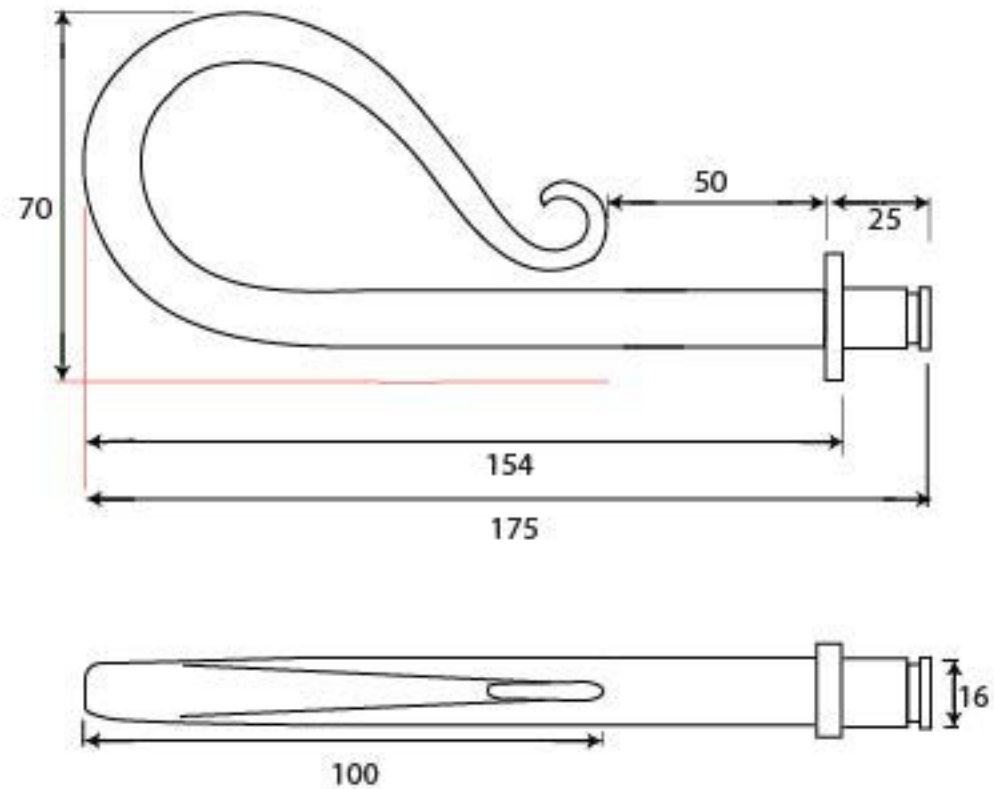

PRODUCT CODE 83690

HANDFORGED  
TRADITIONAL  
IRONMONGERY

Due to the hand crafted nature of our products all measurements are approximate and should be used as a guide only