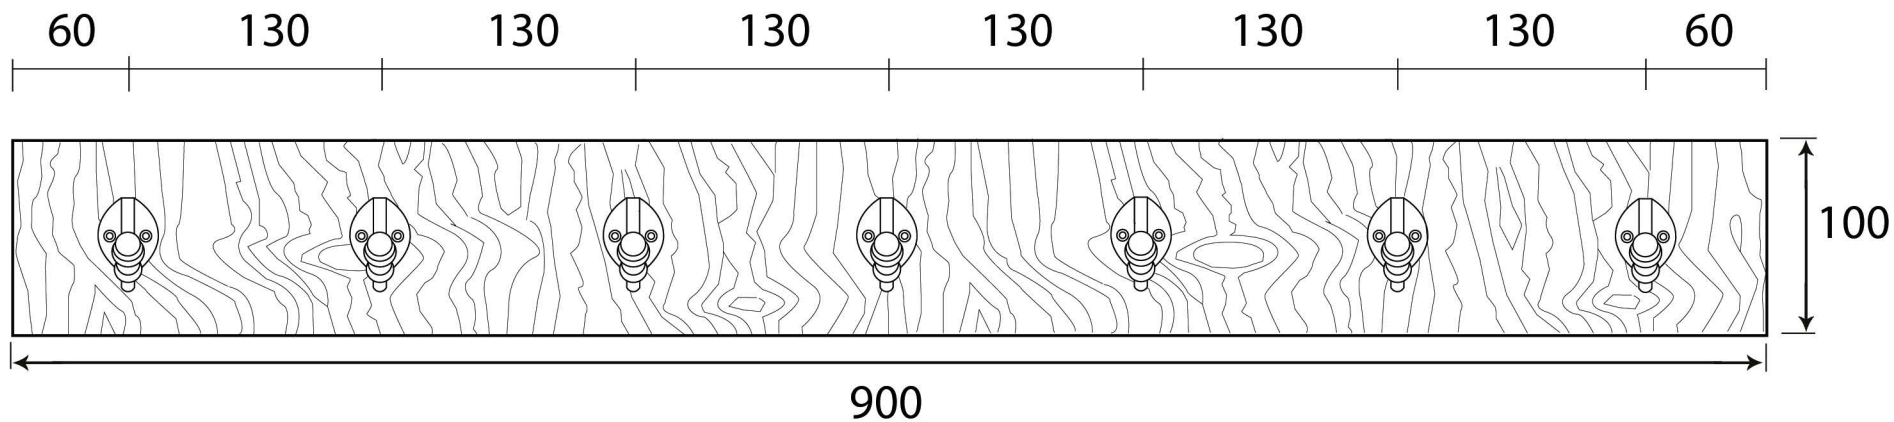

PRODUCT CODE 83740

Projection: 90mm

HANDFORGED  
TRADITIONAL  
IRONMONGERY

Due to the hand crafted nature of our products all measurements are approximate and should be used as a guide only