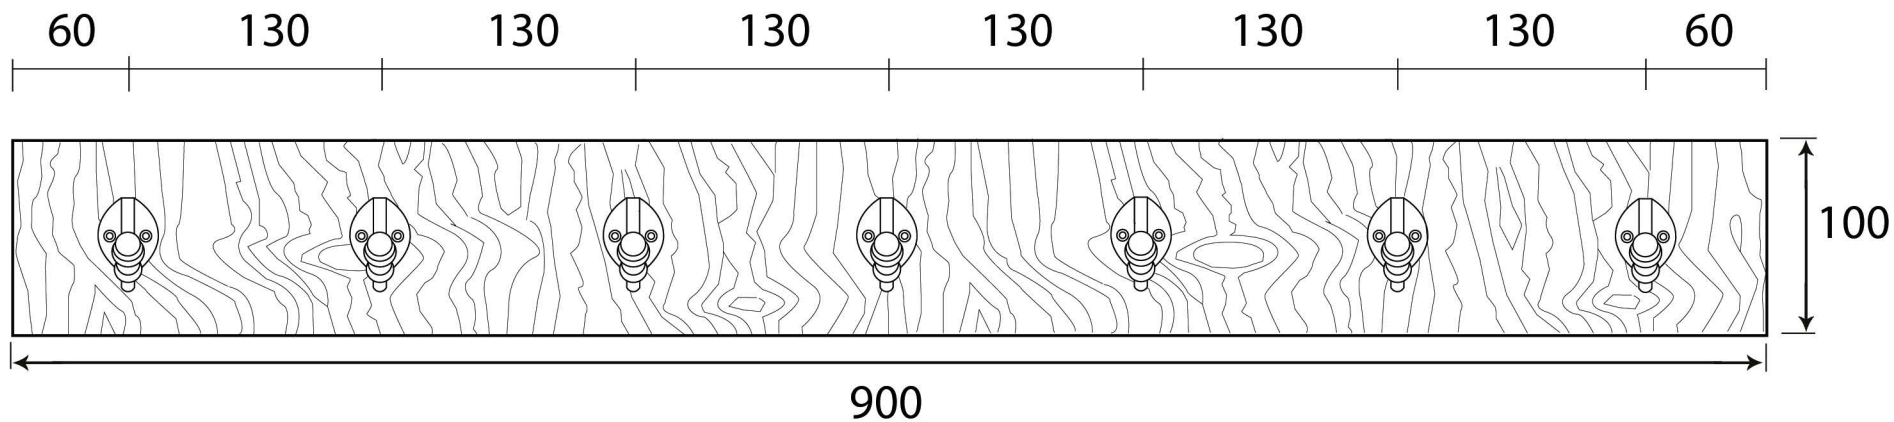

PRODUCT CODE 83741

Projection: 90mm

HANDFORGED  
TRADITIONAL  
IRONMONGERY

Due to the hand crafted nature of our products all measurements are approximate and should be used as a guide only