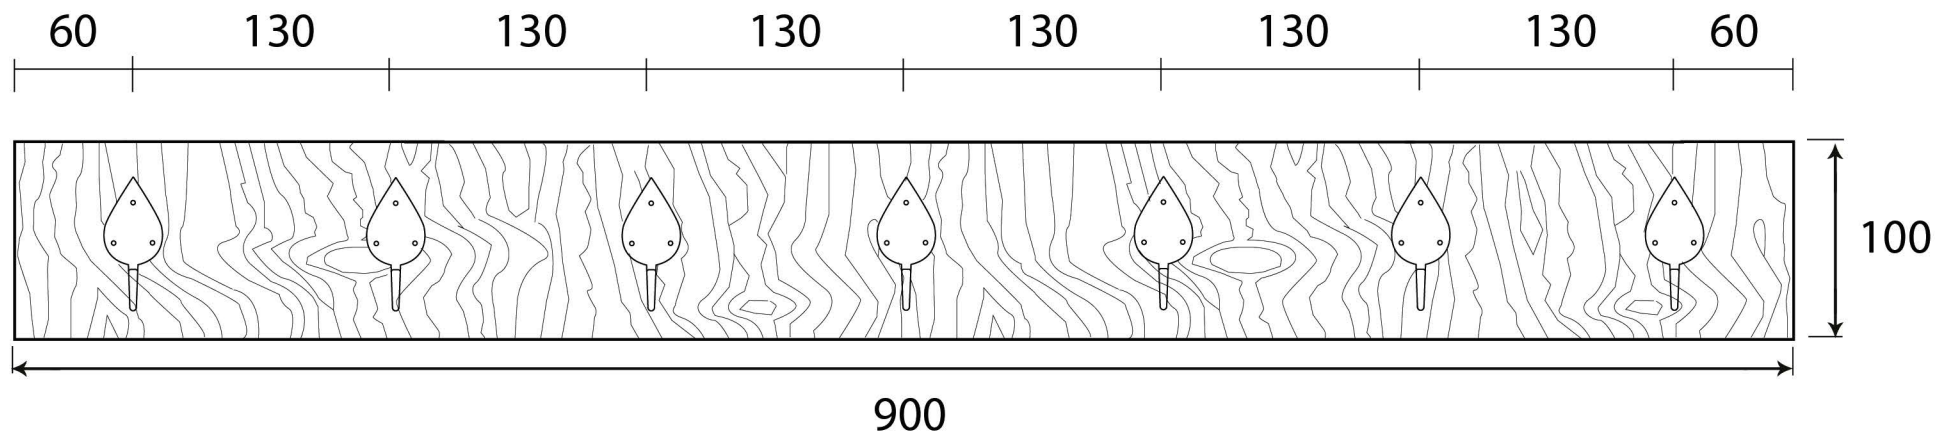

PRODUCT CODE 83746

Projection: 76mm

HANDFORGED  
TRADITIONAL  
IRONMONGERY

Due to the hand crafted nature of our products all measurements are approximate and should be used as a guide only