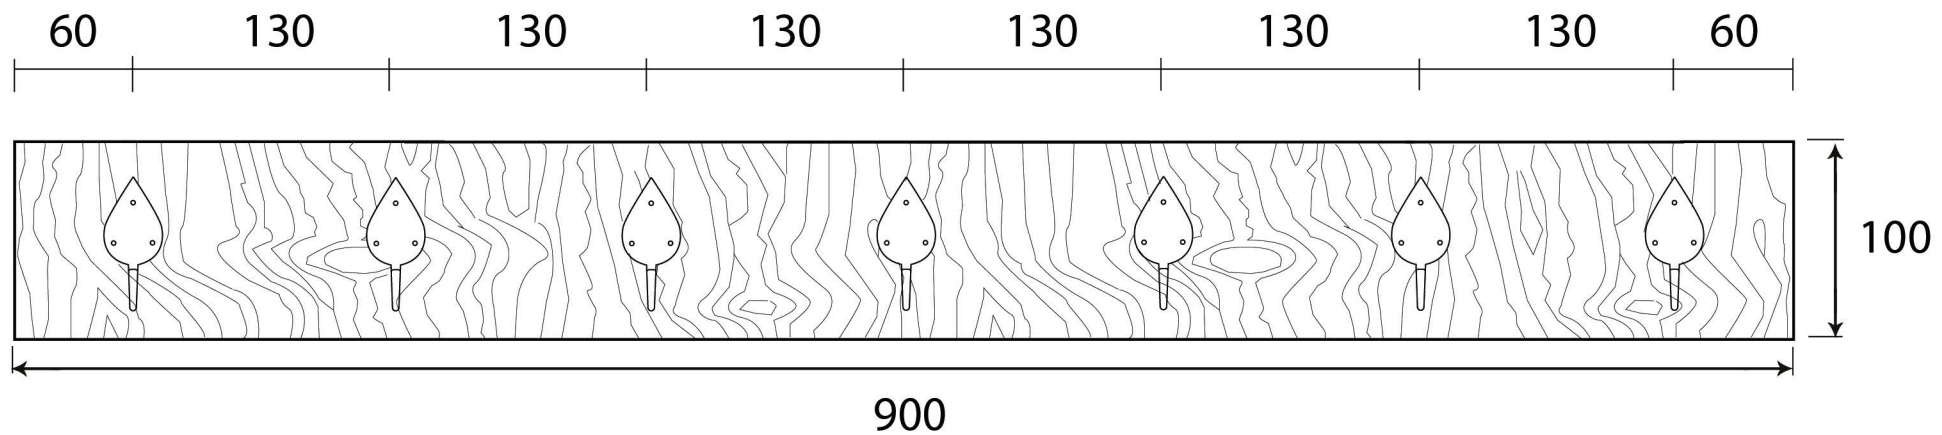

PRODUCT CODE 83747

Projection: 76mm

HANDFORGED
TRADITIONAL
IRONMONGERY

Due to the hand crafted nature of our products all measurements are approximate and should be used as a guide only