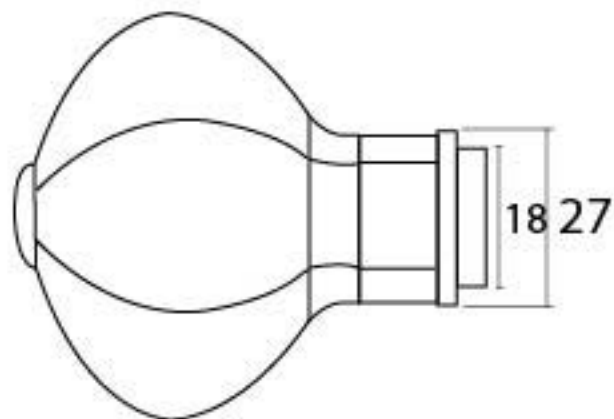

# OCTAGONAL CENTRE DOOR KNOB

82

95

ROSE

18 27

90

$\varnothing 24$

80

PROJECTION

HANDFORGED  
TRADITIONAL  
IRON MONGERY

Due to the hand crafted nature of our products all measurements are approximate and should be used as a guide only