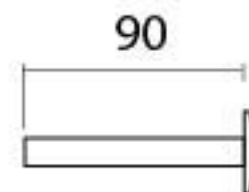

# OCTAGONAL CENTRE DOOR KNOB

82

95

ROSE

18 27

90

$\varnothing 24$

80

PROJECTION

HANDFORGED  
TRADITIONAL  
IRON MONGERY

Due to the hand crafted nature of our products all measurements are approximate and should be used as a guide only