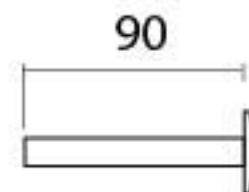

PRODUCT CODE 83779

OCTAGONAL CENTRE DOOR KNOB

82

95

ROSE

18 27

90

Ø 24