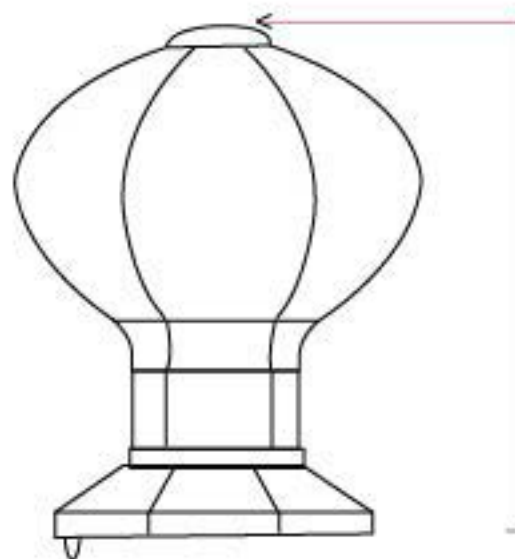

PRODUCT CODE 83779

OCTAGONAL CENTRE DOOR KNOB

82

95

ROSE

18 27

90

Ø 24

80

PROJECTION

HANDFORGED
TRADITIONAL
IRON MONGERY

Due to the hand crafted nature of our products all measurements are approximate and should be used as a guide only