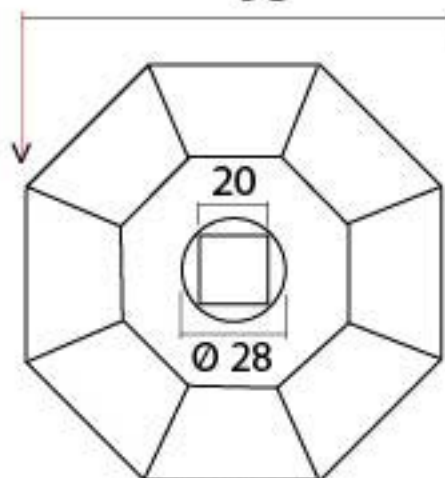

PRODUCT CODE 83779

OCTAGONAL CENTRE DOOR KNOB

82

95

ROSE

18 27

90

Ø 24

80

PROJECTION

HANDFORGED
TRADITIONAL
IRON MONGERY

Due to the hand crafted nature of our products all measurements are approximate and should be used as a guide only