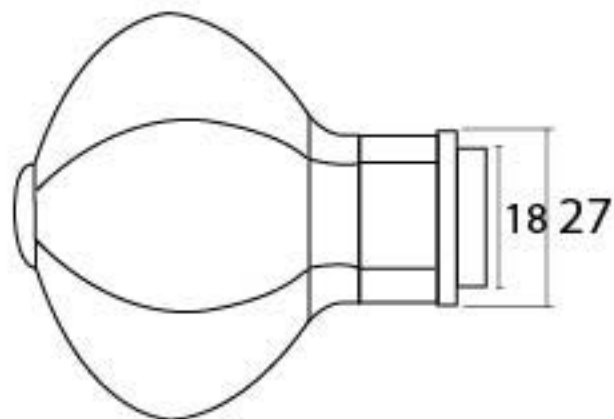

PRODUCT CODE 83779

OCTAGONAL CENTRE DOOR KNOB

82

95

ROSE

18 27

90

Ø 24

80

PROJECTION

HANDFORGED
TRADITIONAL
IRON MONGERY

Due to the hand crafted nature of our products all measurements are approximate and should be used as a guide only