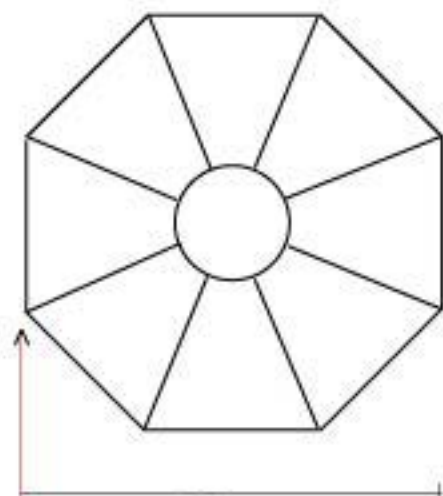

PRODUCT CODE 83779

OCTAGONAL CENTRE DOOR KNOB

82

95

ROSE

18 27

90

Ø 24