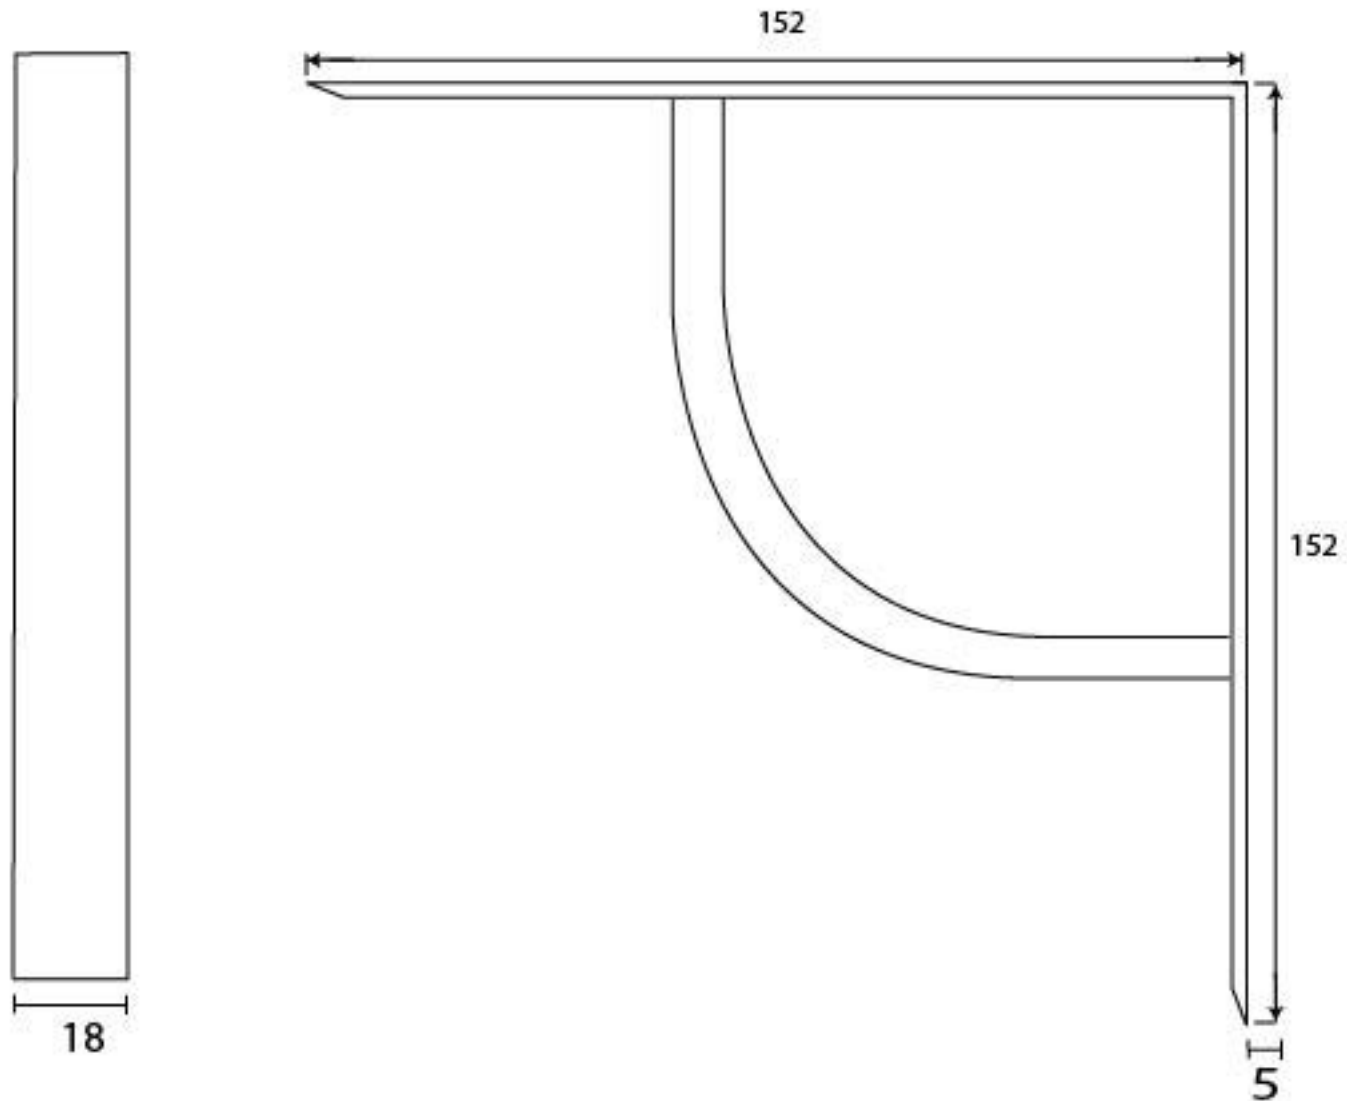

PRODUCT CODE 83780

HANDFORGED  
TRADITIONAL  
IRON MONGERY

Due to the hand crafted nature of our products all measurements are approximate and should be used as a guide only