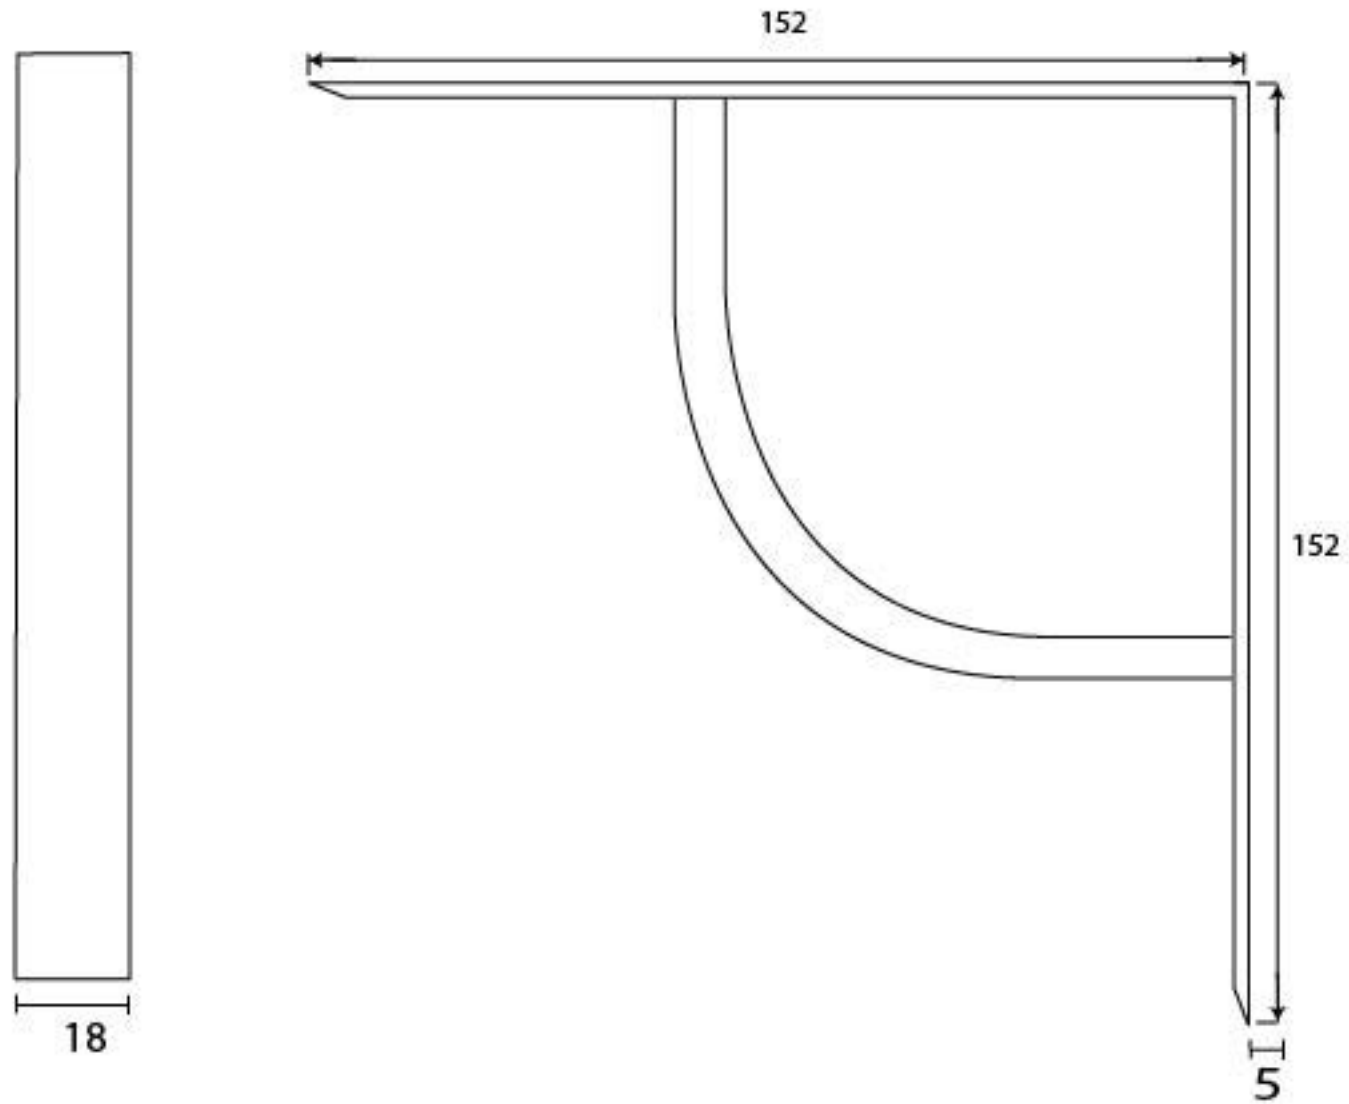

PRODUCT CODE 83781

HANDFORGED
TRADITIONAL
IRON MONGERY

Due to the hand crafted nature of our products all measurements are approximate and should be used as a guide only