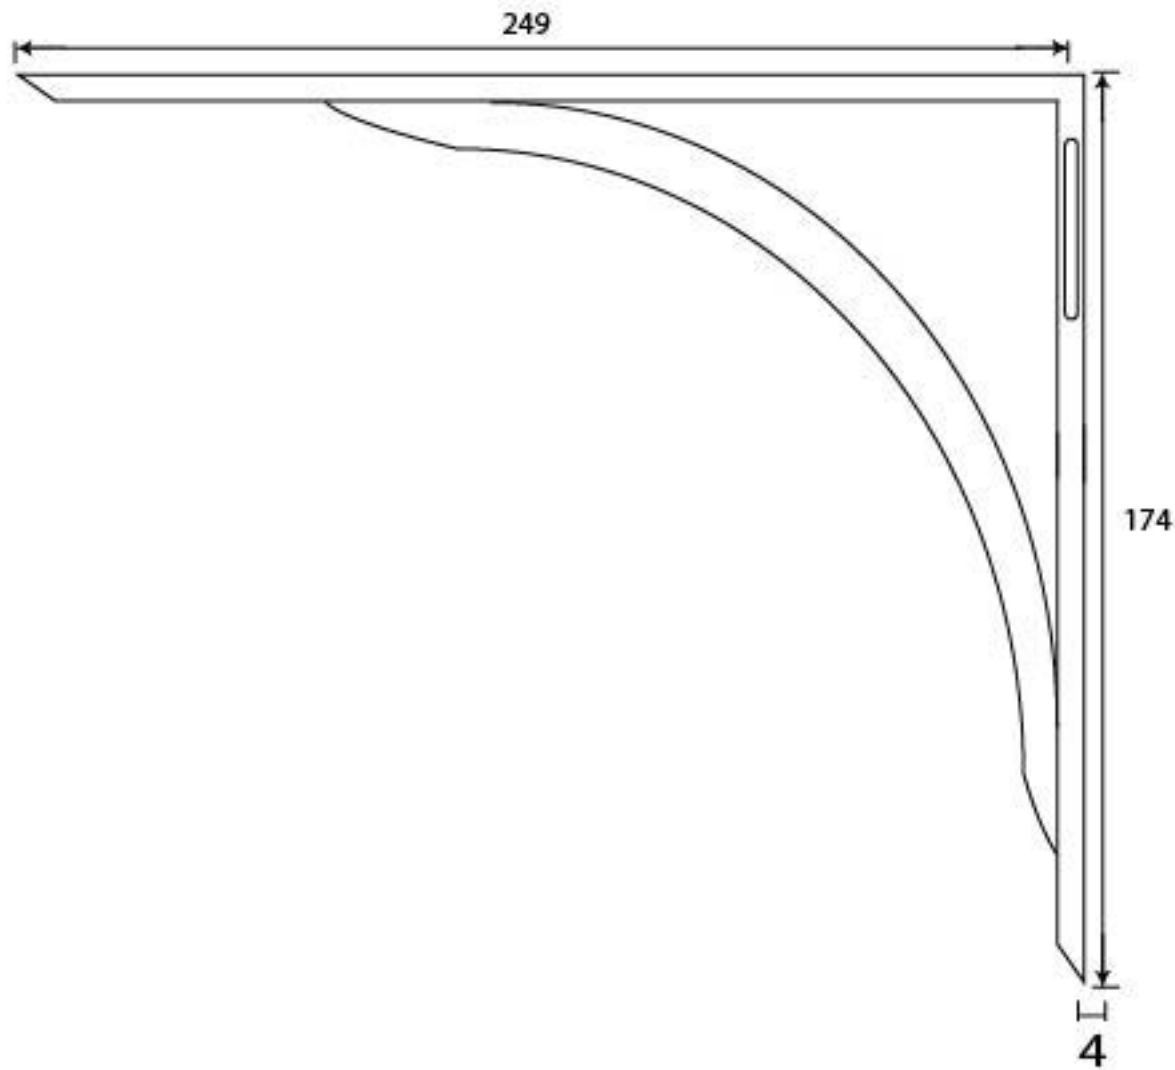

PRODUCT CODE 83784

HANDFORGED
TRADITIONAL
IRON MONGERY

Due to the hand crafted nature of our products all measurements are approximate and should be used as a guide only