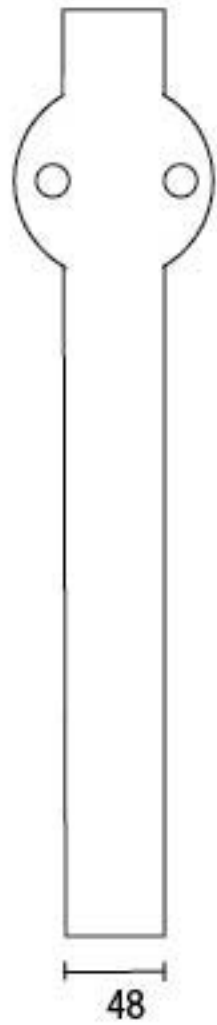

PRODUCT CODE 83784

HANDFORGED
TRADITIONAL
IRON MONGERY

Due to the hand crafted nature of our products all measurements are approximate and should be used as a guide only