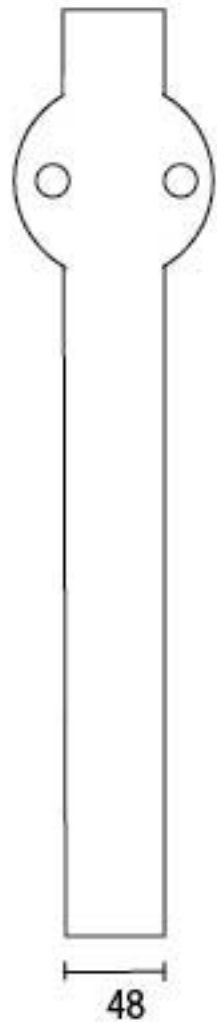

PRODUCT CODE 83785

HANDFORGED
TRADITIONAL
IRON MONGERY

Due to the hand crafted nature of our products all measurements are approximate and should be used as a guide only