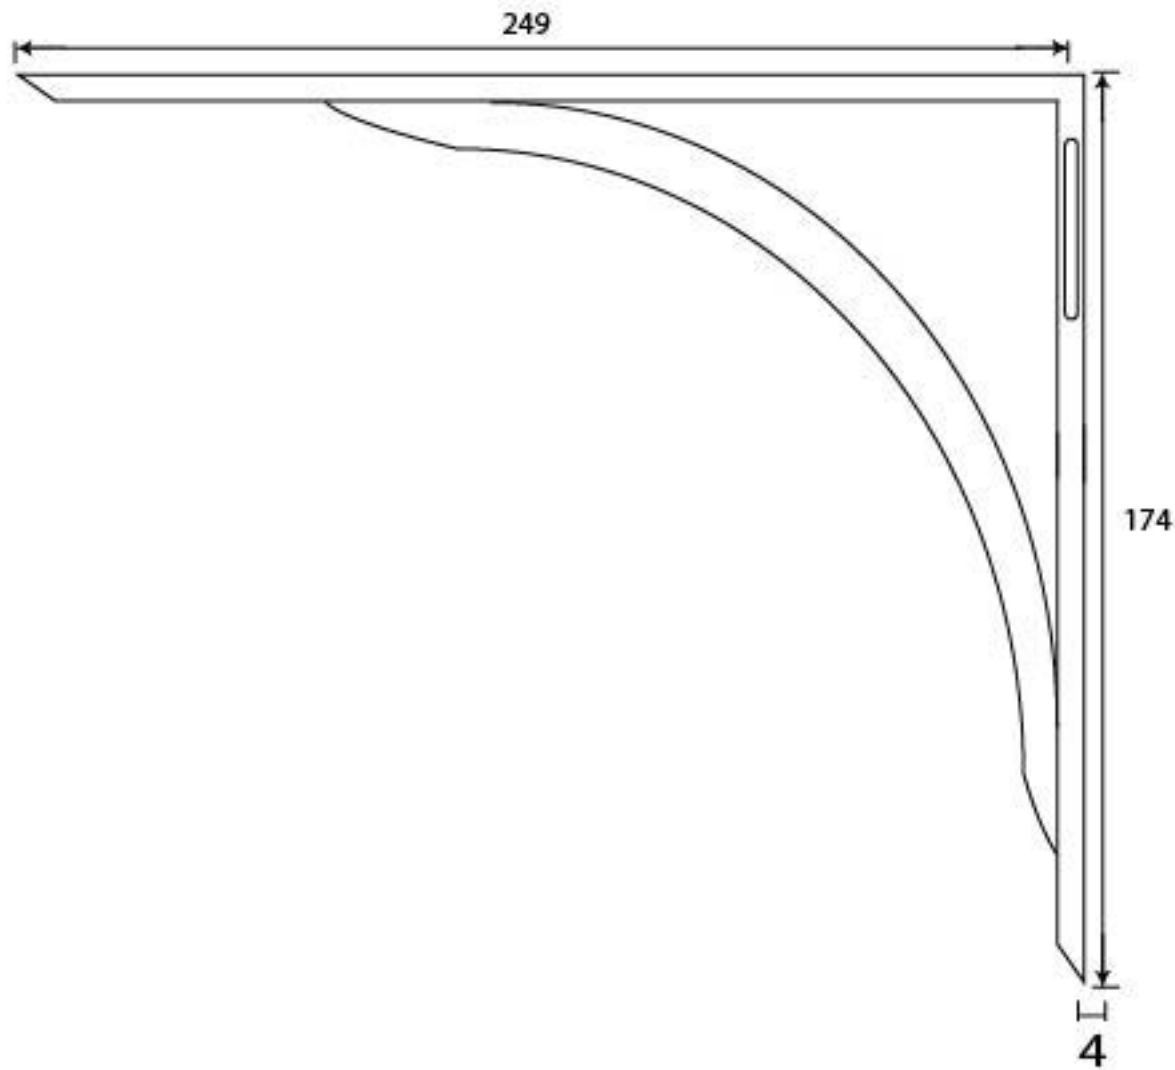

PRODUCT CODE 83785

HANDFORGED
TRADITIONAL
IRON MONGERY

Due to the hand crafted nature of our products all measurements are approximate and should be used as a guide only