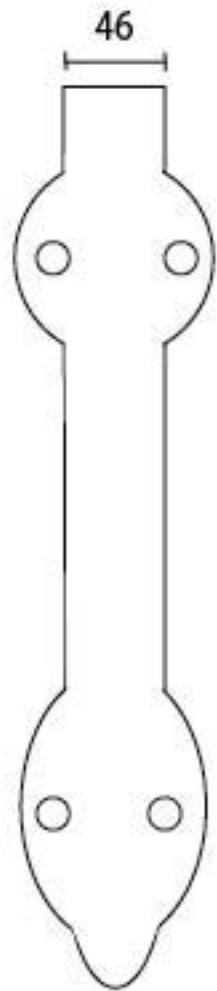

PRODUCT CODE 83788

HANDFORGED
TRADITIONAL
IRON MONGERY

Due to the hand crafted nature of our products all measurements are approximate and should be used as a guide only