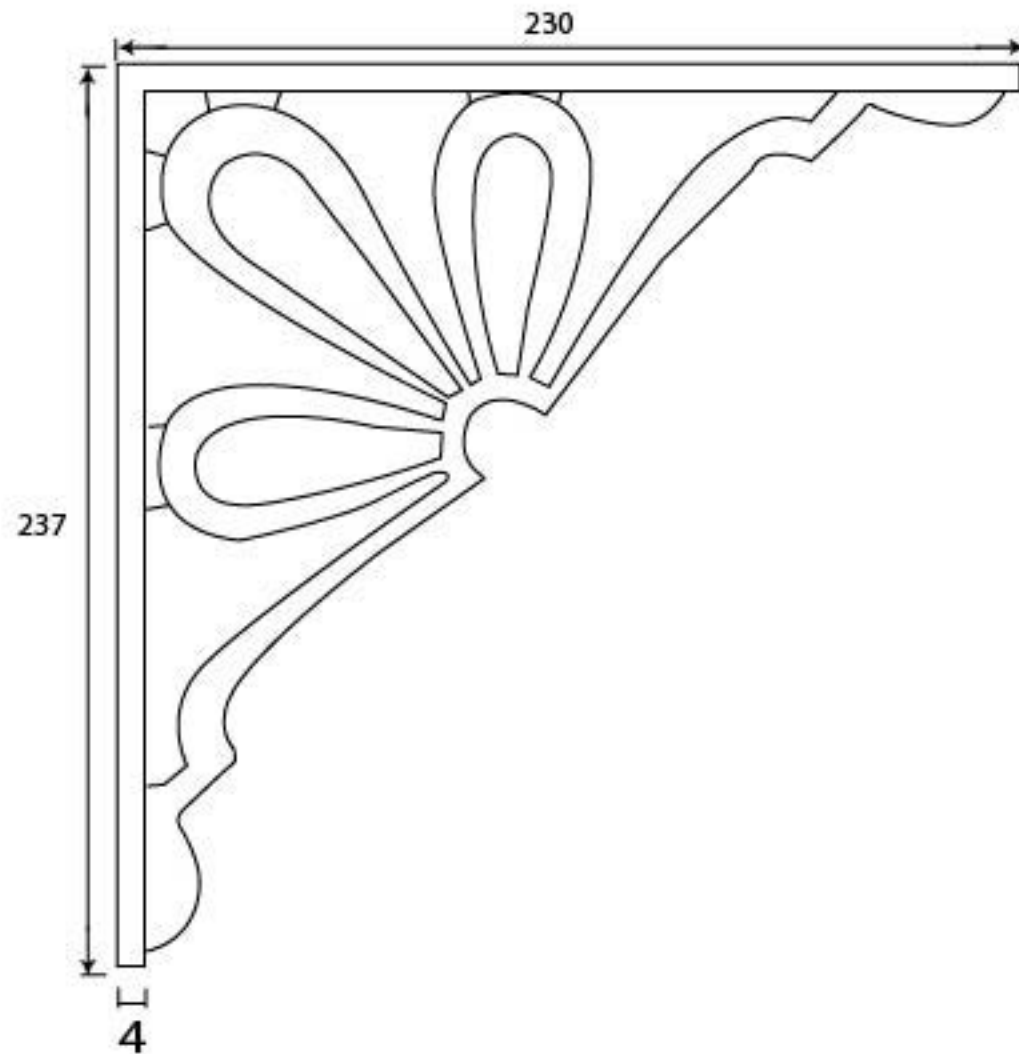

PRODUCT CODE 83788

HANDFORGED
TRADITIONAL
IRON MONGERY

Due to the hand crafted nature of our products all measurements are approximate and should be used as a guide only