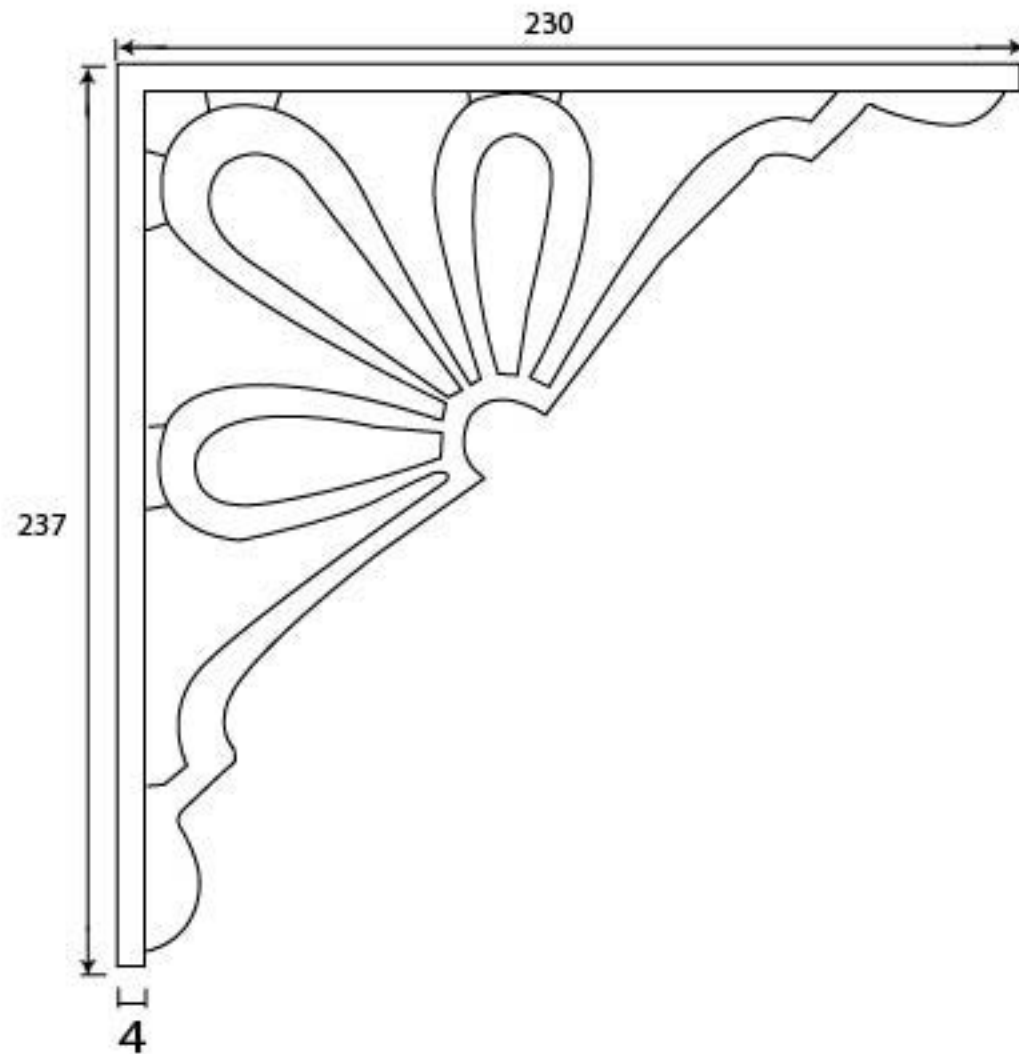

PRODUCT CODE 83789

HANDFORGED
TRADITIONAL
IRON MONGERY

Due to the hand crafted nature of our products all measurements are approximate and should be used as a guide only