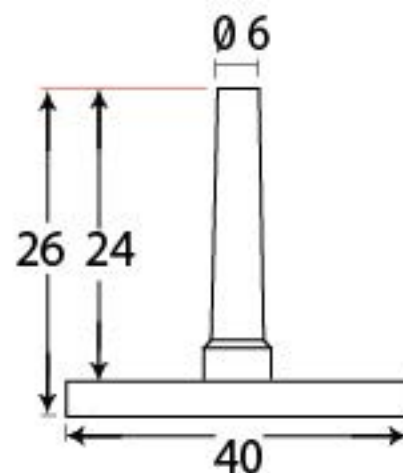

PRODUCT CODE 83820

HANDFORGED
TRADITIONAL
IRON MONGERY

Due to the hand crafted nature of our products all measurements are approximate and should be used as a guide only