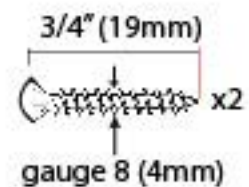

PRODUCT CODE 83820

HANDFORGED
TRADITIONAL
IRON MONGERY

Due to the hand crafted nature of our products all measurements are approximate and should be used as a guide only