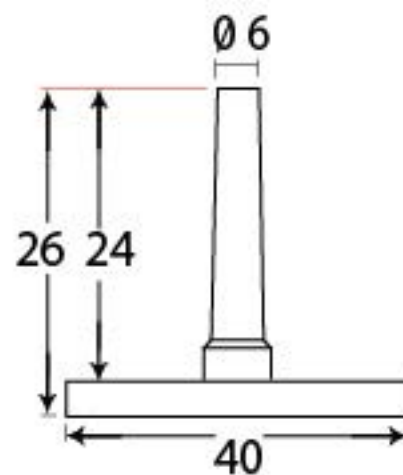

PRODUCT CODE 83821

HANDFORGED
TRADITIONAL
IRON MONGERY

Due to the hand crafted nature of our products all measurements are approximate and should be used as a guide only