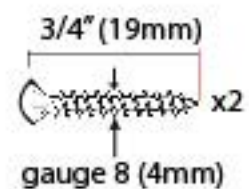

PRODUCT CODE 83821

HANDFORGED
TRADITIONAL
IRON MONGERY

Due to the hand crafted nature of our products all measurements are approximate and should be used as a guide only